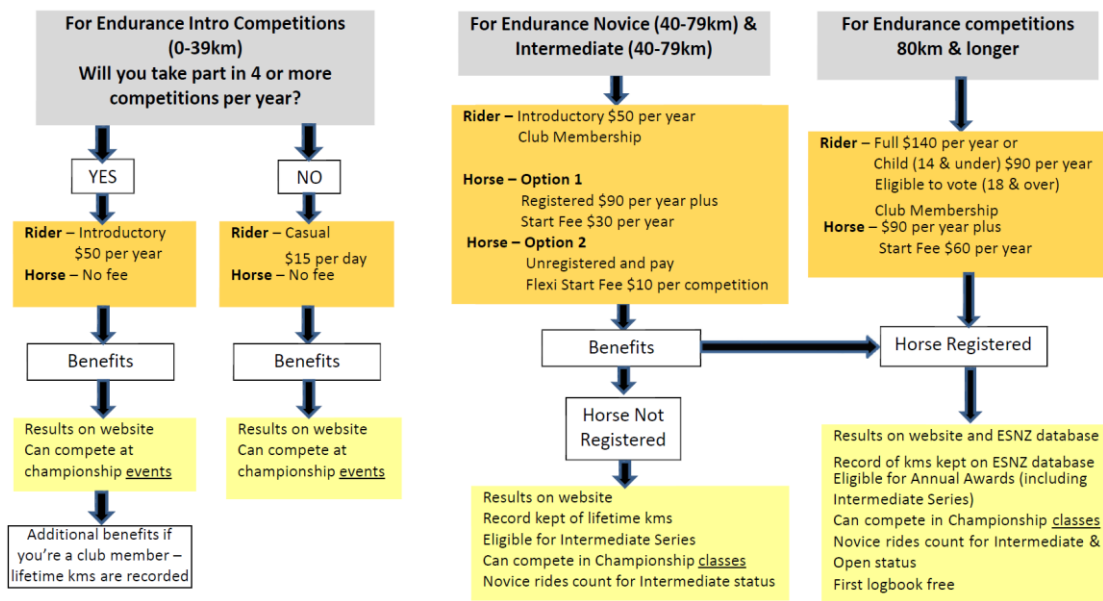

Directions – Ride Base:

- Go to Martinborough – head south out of Martinborough on Lake Ferry Rd for about 7k
- Turn left into Dry River Rd – 2.5 k to base – next to Luna Winery

Pot Luck BBQ Tea Saturday Night – All Welcome

Overnight camping available –Yarding at the ride base **MUST** meet mandatory standards – see ESNZ website for requirements No Dogs Please

Contacts: Frank Aldridge - 0274 303 838

Endurance Membership & Registration

Proposed effective from 1st August 2020

Note: Riders and horses can compete at levels lower than what they are qualified for