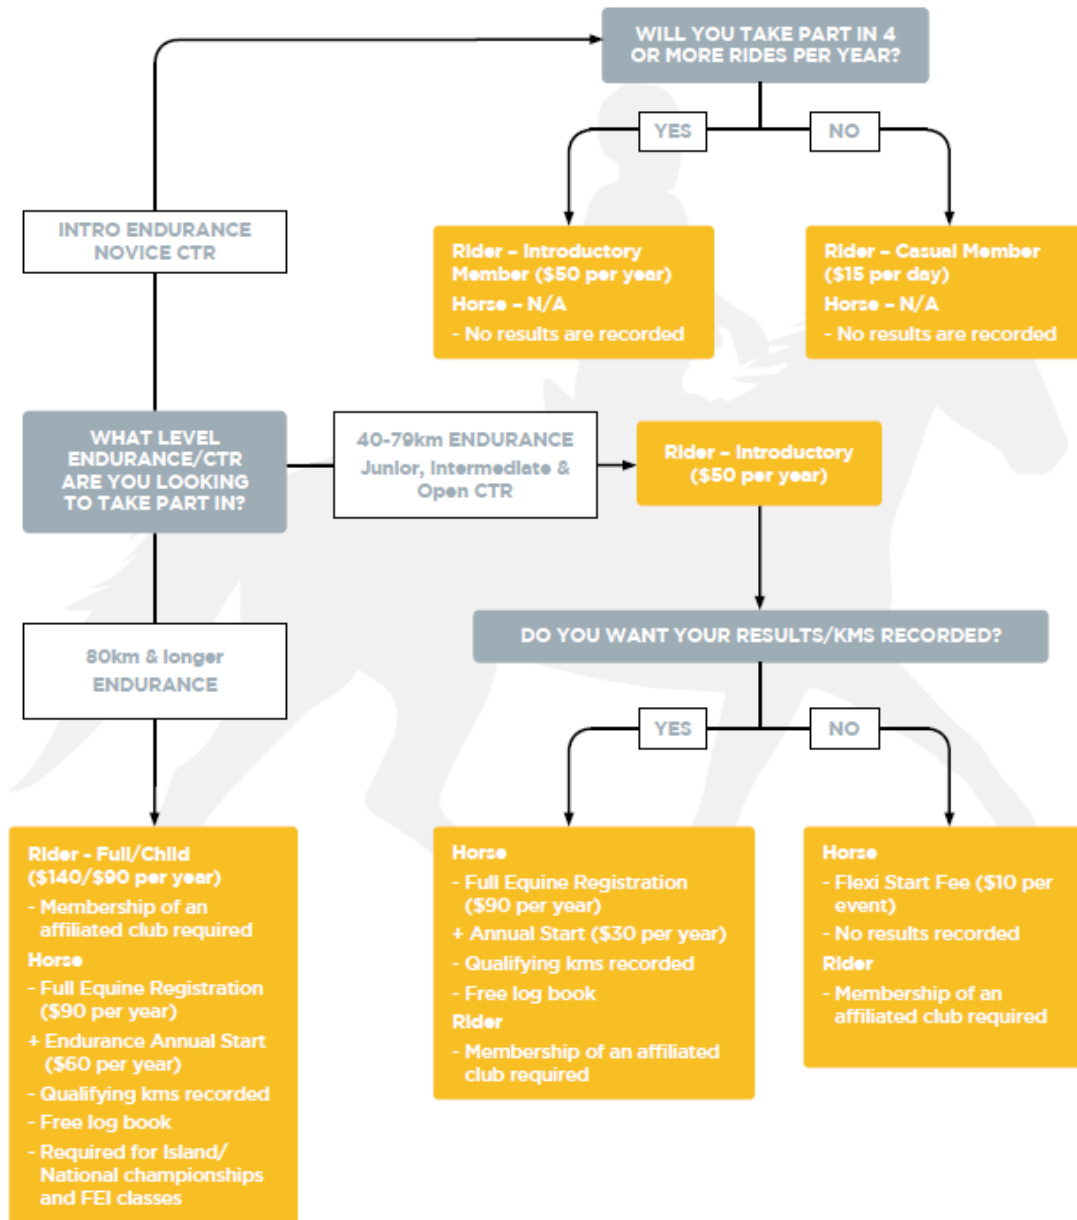

Effective from 1st August 2020

Endurance/ CTR

Do I/my horse need to be registered?