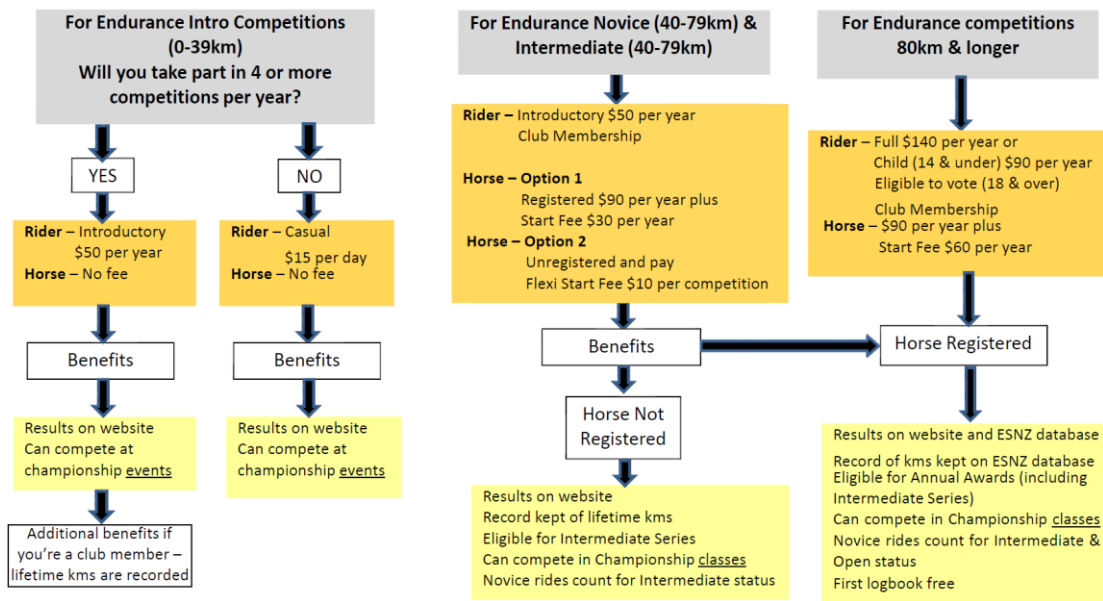

Directions – Ride Base:

- Go to Martinborough – head south out of Martinborough on Lake Ferry Rd for about 7k
- Turn left into Dry River Rd – 2.5 k to base – next to Luna Winery

Pot Luck BBQ Tea Saturday Night – All Welcome

Overnight camping available –Yarding at the ride base **MUST** meet mandatory standards – see ESNZ website for requirements No Dogs Please

Contacts: Frank Aldridge - 0274 303 838

Endurance Membership & Registration

Proposed effective from 1st August 2020

Note: Riders and horses can compete at levels lower than what they are qualified for