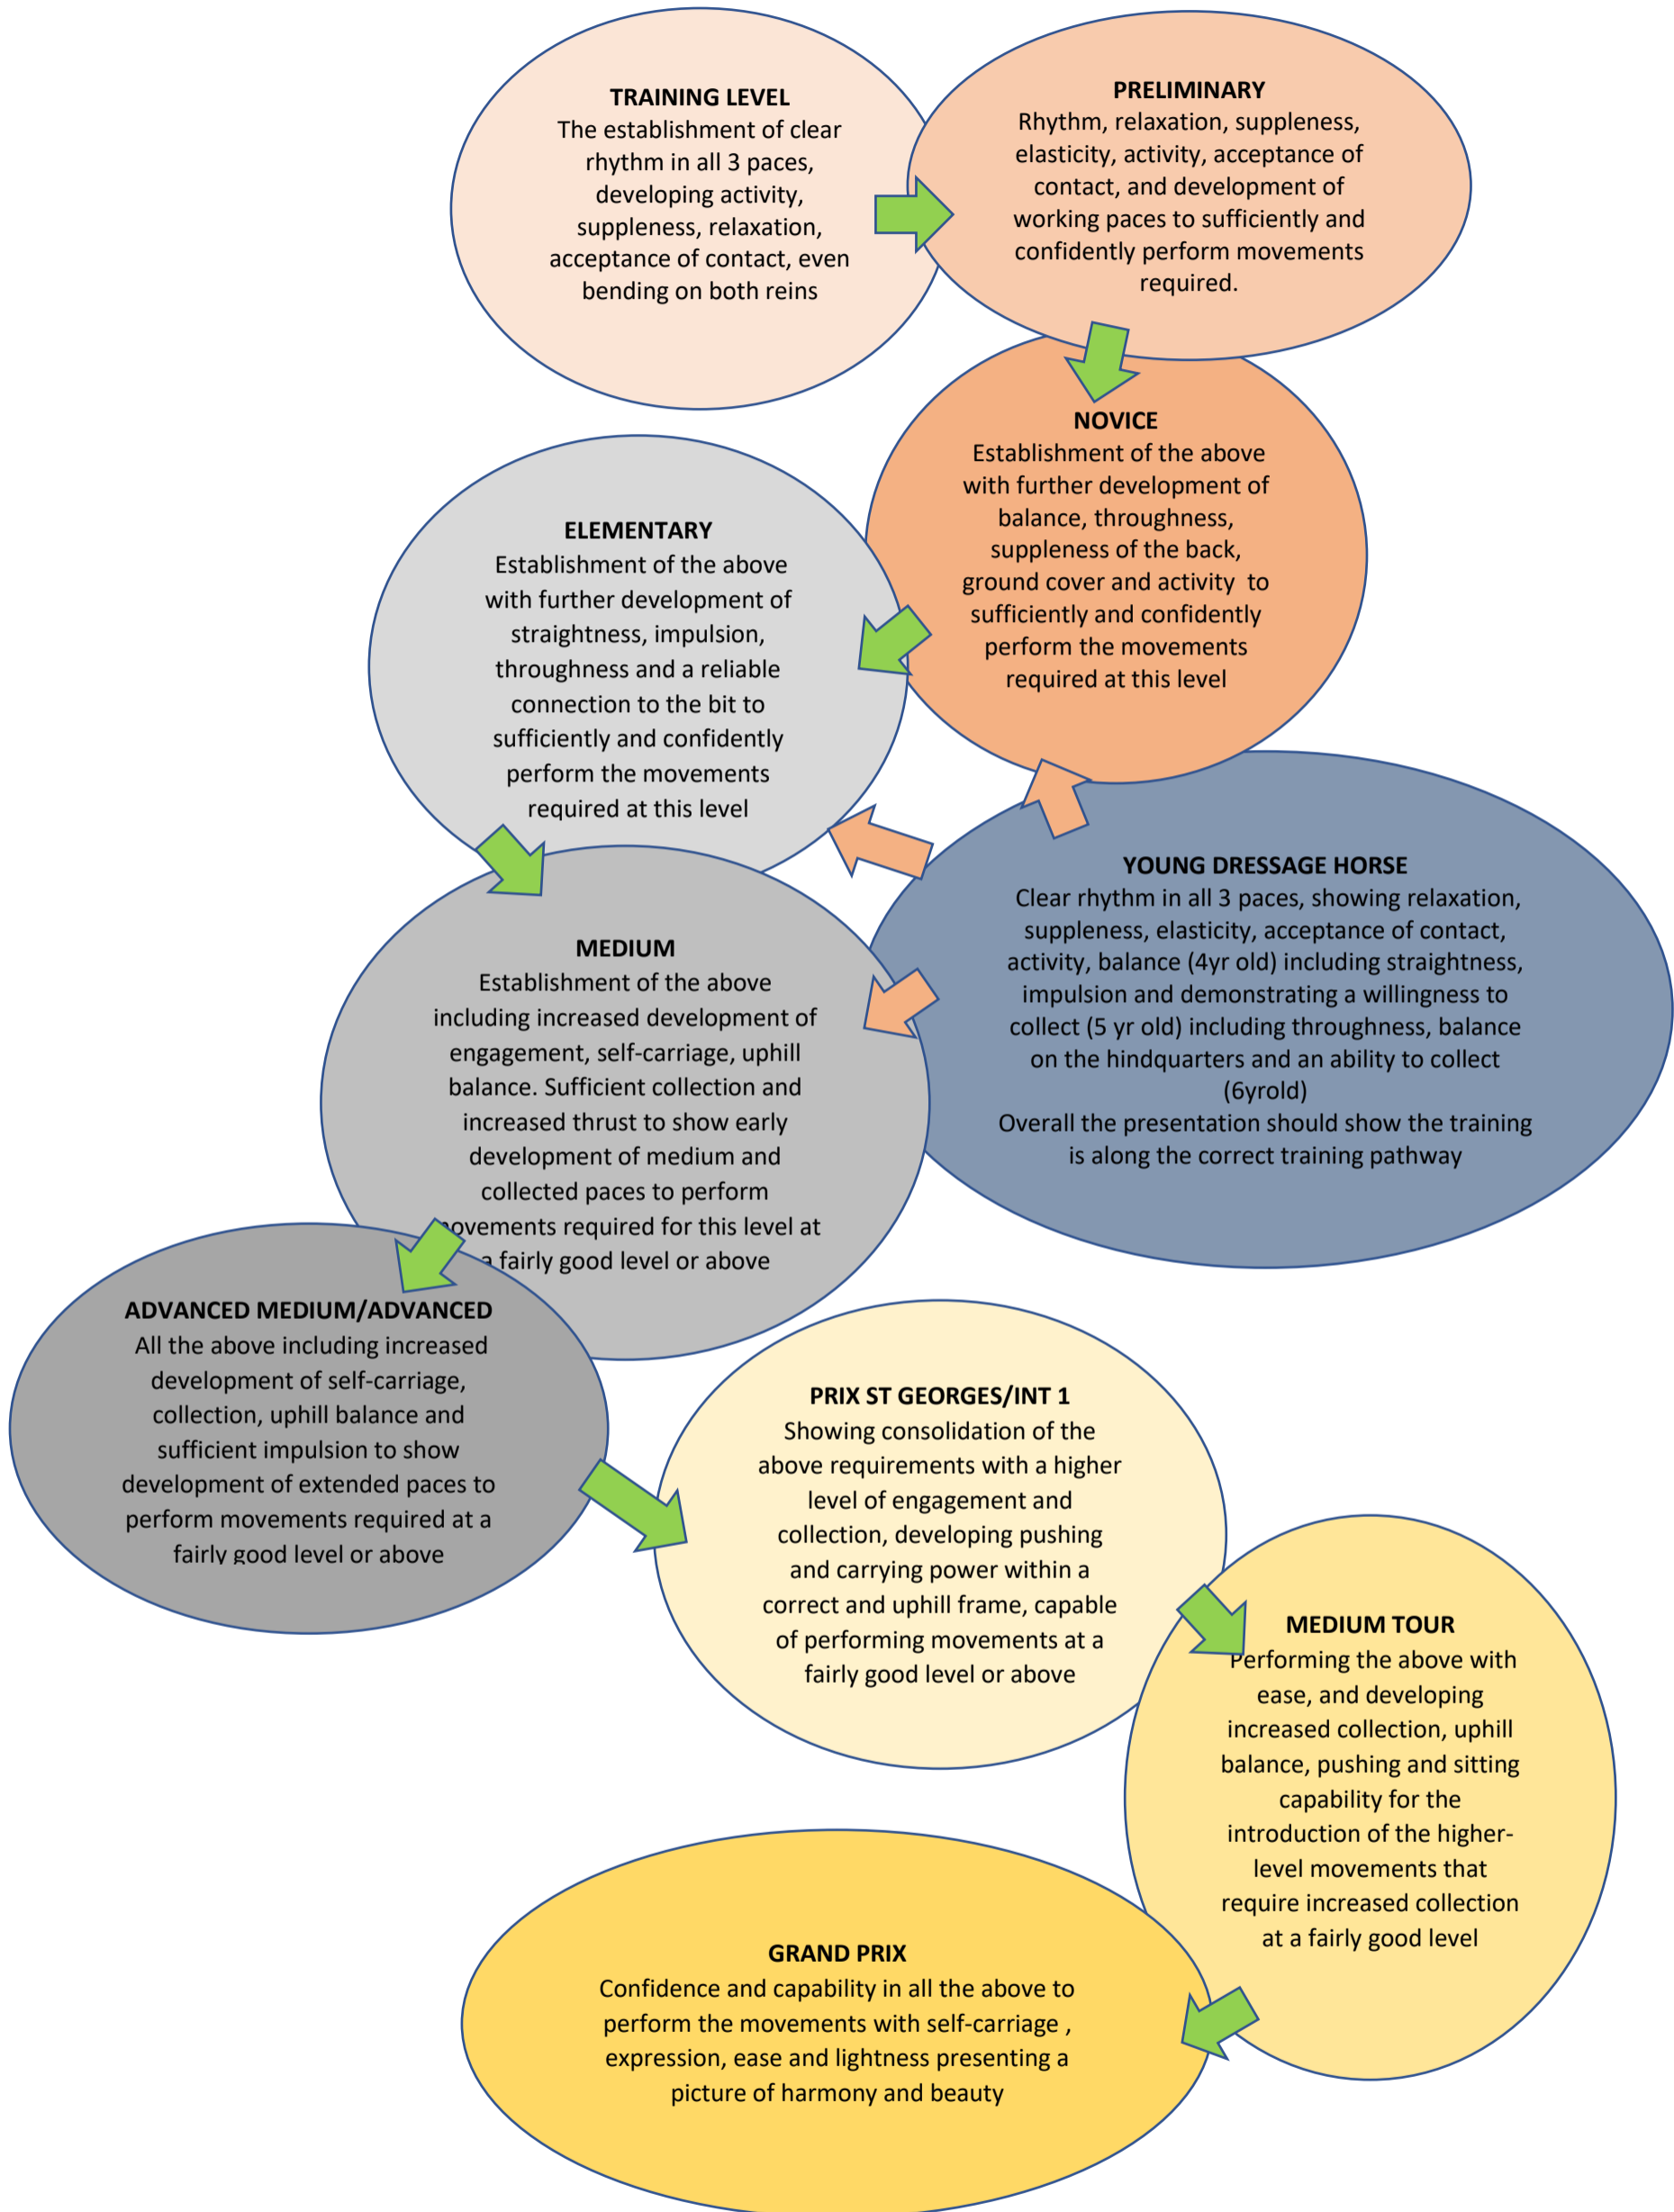

Training Scale Indicators – Is your horse ready to move on to the next level

- 60% - 65% - Scale of Training sufficiently achieved
- 70% - Fairly well achieved. Showing confidence and understanding of the scale of training. Should cope with the next level fairly confidently
- 75%+ - A good foundation of training and showing confidence in Training Scale. Will cope with the demands of the next level confidently