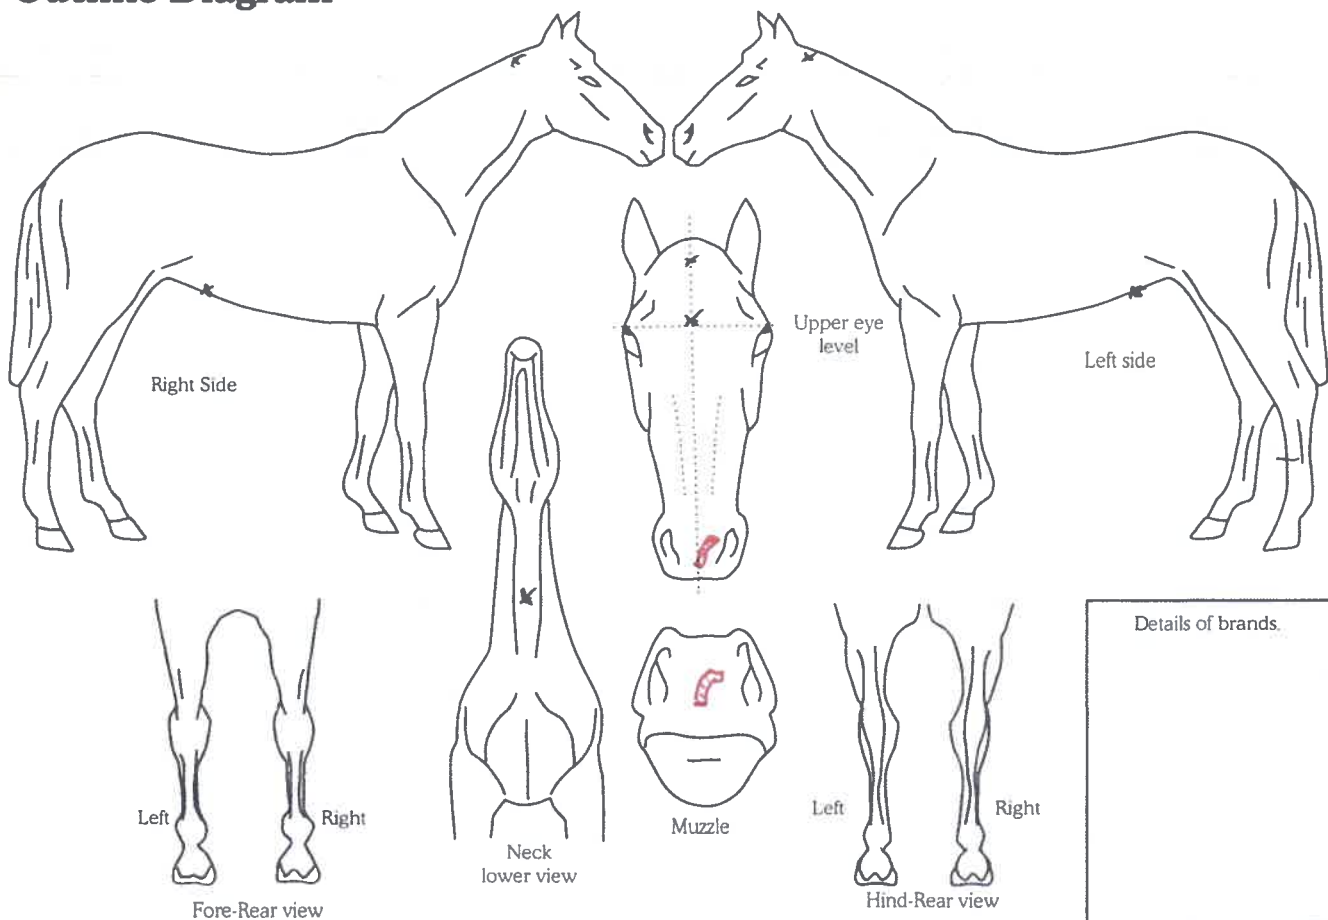

Sire: Renegade Z Dam: Blackall Park Matilda Sire of Dam: Daley K

Head: Whorl proximal forehead, midline upper eye level, left and right poll, ventral midline mid neck, flesh mark muzzle

Left fore: No white

Right fore: No white

Left hind: No white

Right hind: No white

Body Markings: Whorl ventral caudal abdomen left and right side

Microchip Number (if applicable): 943094320236302

Signature & Stamp of Equestrian Sports New Zealand:

Date: 22/08/19

**EQUESTRIAN SPORTS
NEW ZEALAND**

Markings to be drawn in RED. Brands sketched in place and in detail box. Whorls marked with X in BLACK. Scars with an arrow.

Outline Diagram

Completed by:
Name: Alex Matheson
Date: 12 August 2019