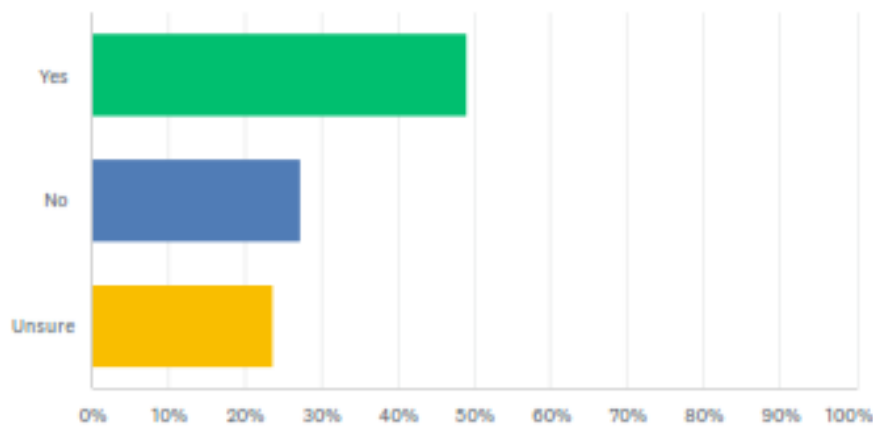

5. Bronze Silver Gold Categories Review

Q1 Did you compete at a show in the 2021/22 season that included the Bronze/Silver/Gold rider categories?

Answered: 197 Skipped: 0

Q3 What category of Show did you compete at GSB

Answered: 176 Skipped: 21

ANSWER CHOICES	RESPONSES	
Premier League / Regional	76.14%	134
Local	19.32%	34
Training	4.55%	8
TOTAL		176

Q4 Do you find it easy to figure out which category you were eligible to compete in?

Answered: 186 Skipped: 11

ANSWER CHOICES	RESPONSES	
Yes	75.27%	140
No	24.73%	46
TOTAL		186

Q5 Do you prefer the Bronze/Silver/Gold system to the previous rider categories of Open and Amateur?

Answered: 190 Skipped: 7