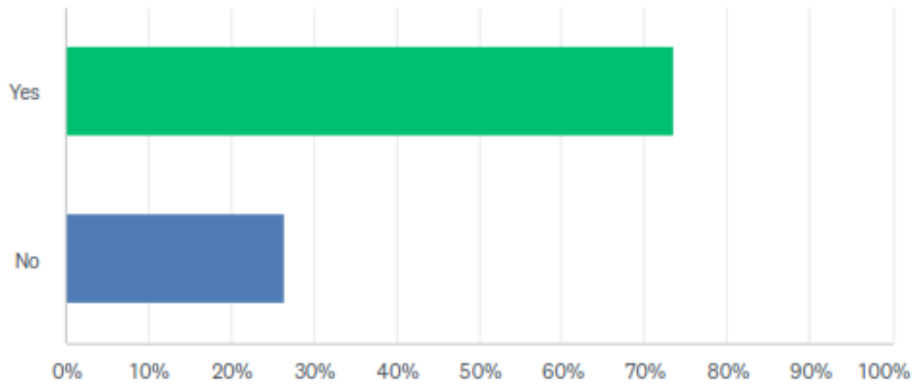

5. Bronze Silver Gold Categories Review

Q1 Did you compete at a show in the 2021/22 season that included the Bronze/Silver/Gold rider categories?

Answered: 197 Skipped: 0