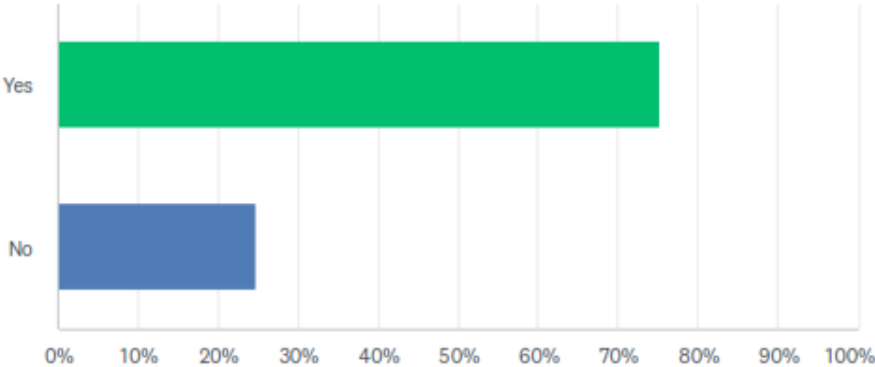

Q4 Do you find it easy to figure out which category you were eligible to compete in?

Answered: 186 Skipped: 11

ANSWER CHOICES	RESPONSES	
Yes	75.27%	140
No	24.73%	46
TOTAL		186