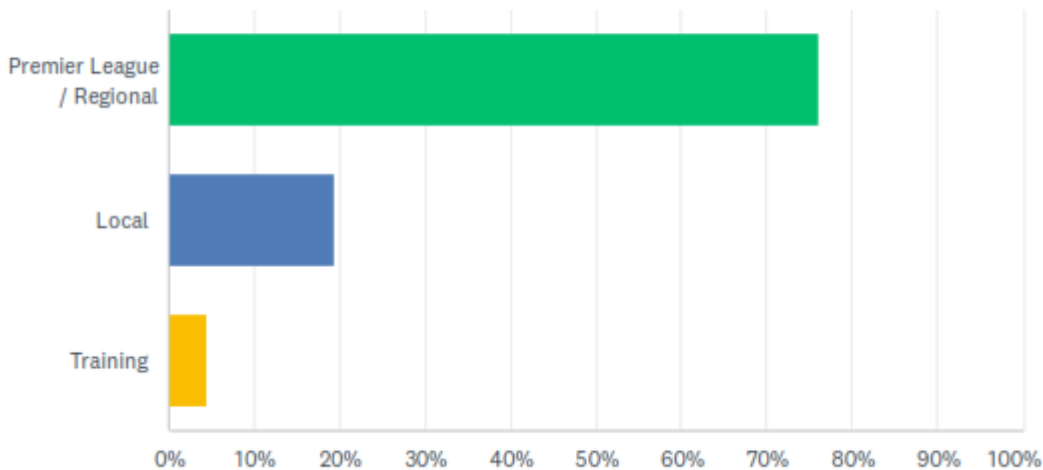

Q3 What category of Show did you compete at GSB

Answered: 176 Skipped: 21