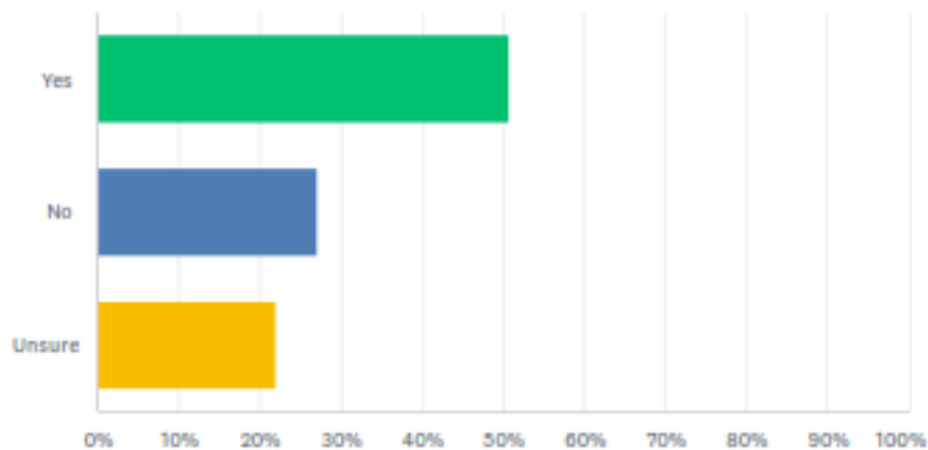

Answered: 186 Skipped: 11

ANSWER CHOICES	RESPONSES	
Yes	75.27%	140
No	24.73%	46
TOTAL		186

Q5 Do you prefer the Bronze/Silver/Gold system to the previous rider categories of Open and Amateur?

Answered: 190 Skipped: 7

ANSWER CHOICES	RESPONSES
Yes	48.95% 93
No	27.37% 52
Unsure	23.68% 45
TOTAL	190

Q7 In the new Bronze/Silver/Gold System, do you think the current criteria for eligibility for each level is fair? Y/N

Answered: 195 Skipped: 2