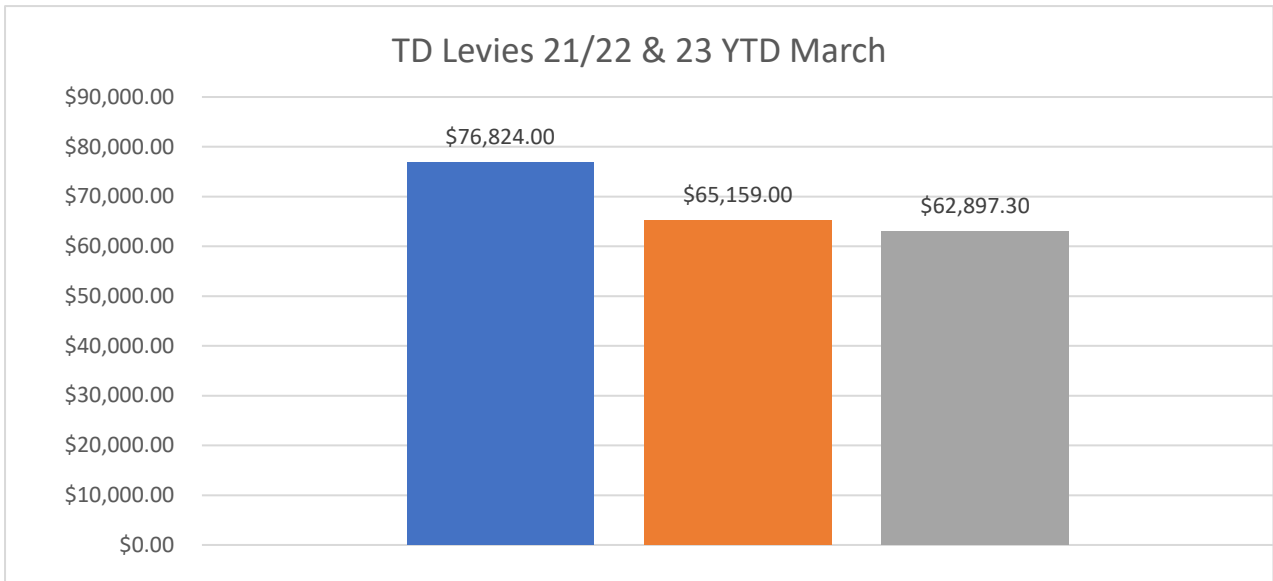

1. Income Summary