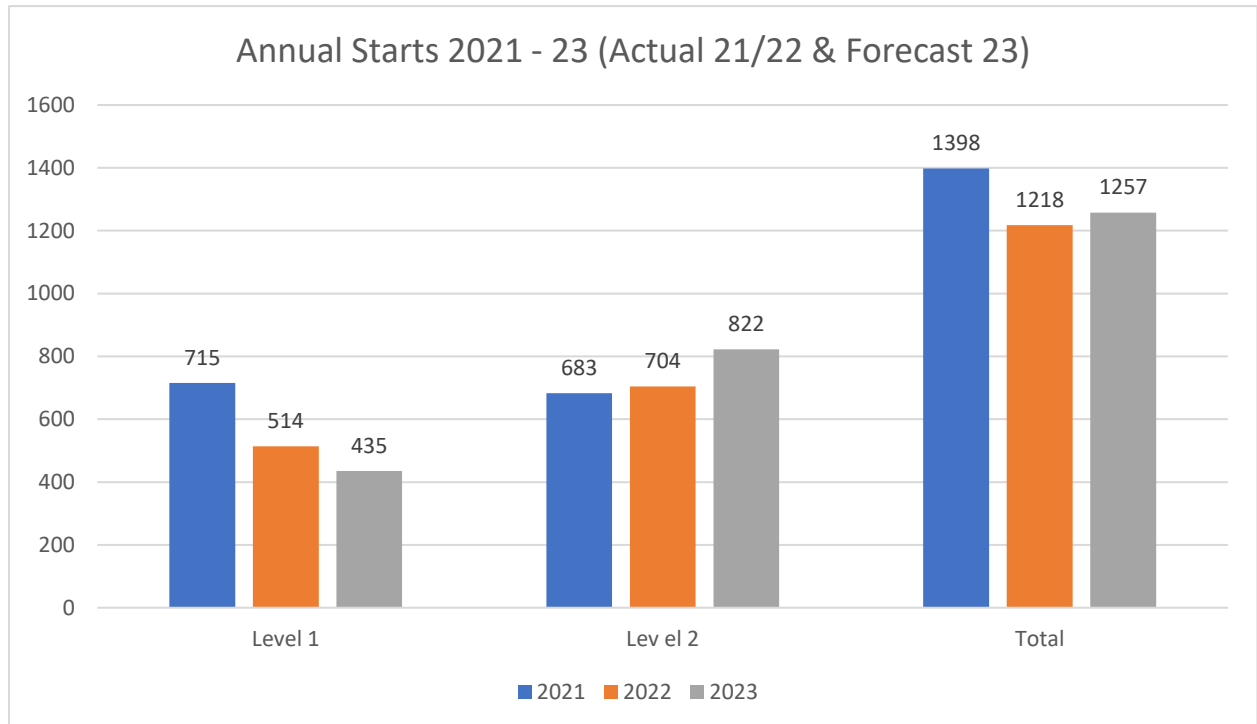

This Actual	Month Budget	Year Actual	to Date Budget	Variance	Full Year Budget
Income						
Annual Start Levies (Discipline)	3,417	5,000	98,970	98,500	470	118,500

Forecast Level 1 = $28,370.00

Forecast Level 2+ = $82,200.00

Total Forecast = $110,570.00 against budget $118,500.00 = - $7,930.00