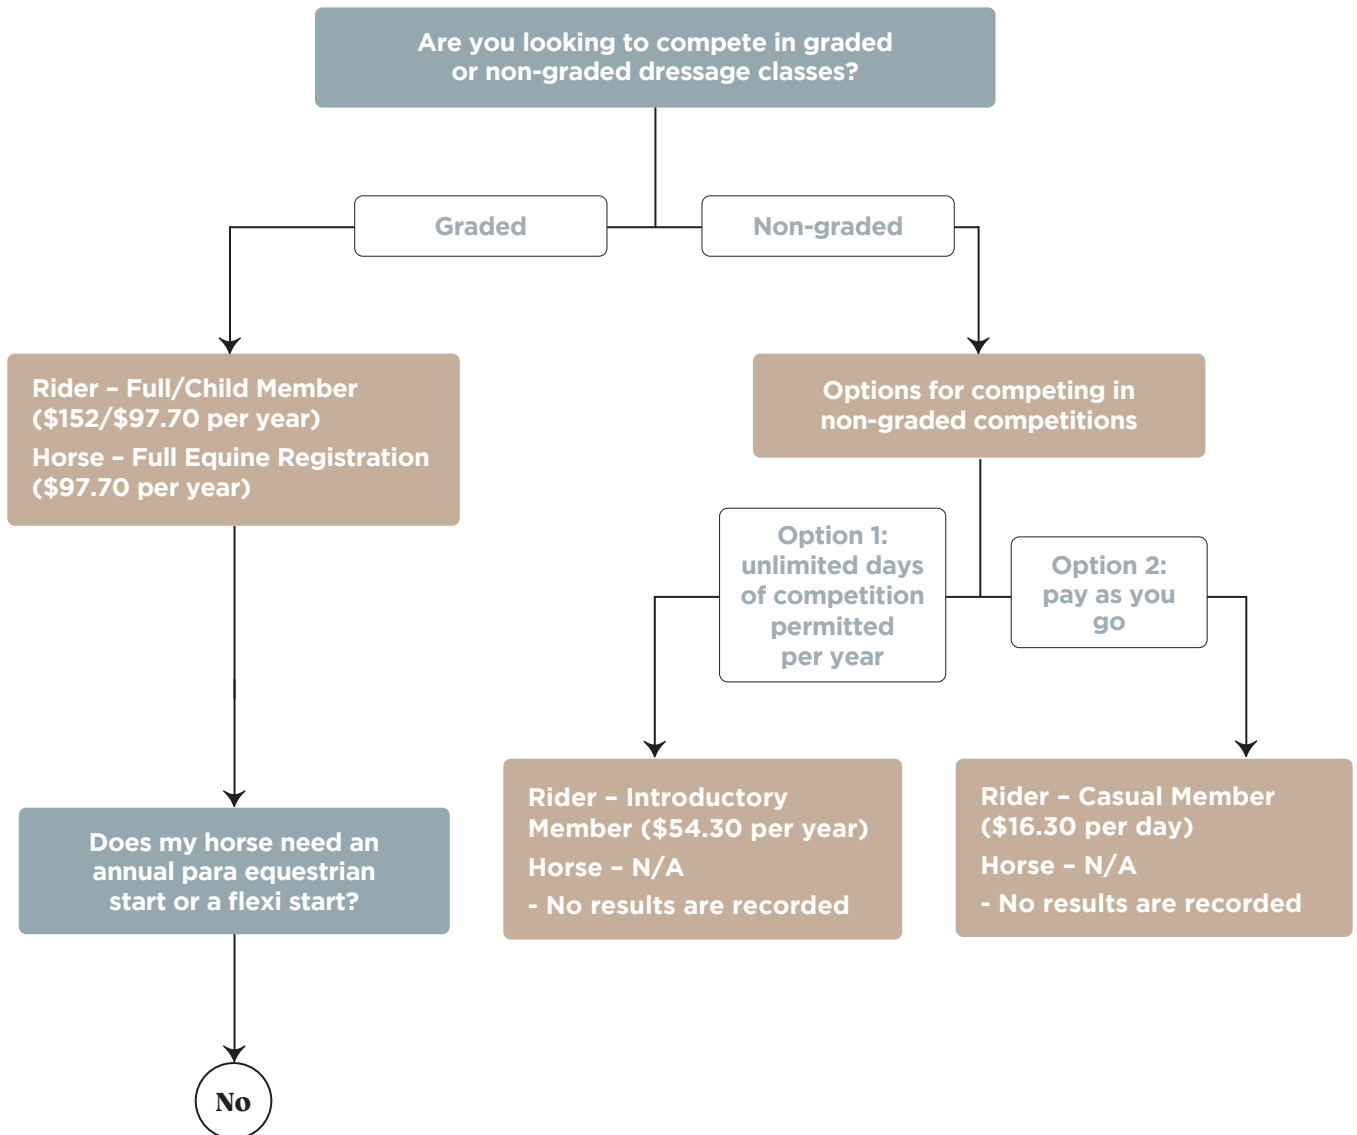

Para Equestrian

Do I/my horse need to be registered?

All ESNZ registration fees & Dressage Annual Starts are subject to an ESNZ 4.8% transaction processing fee