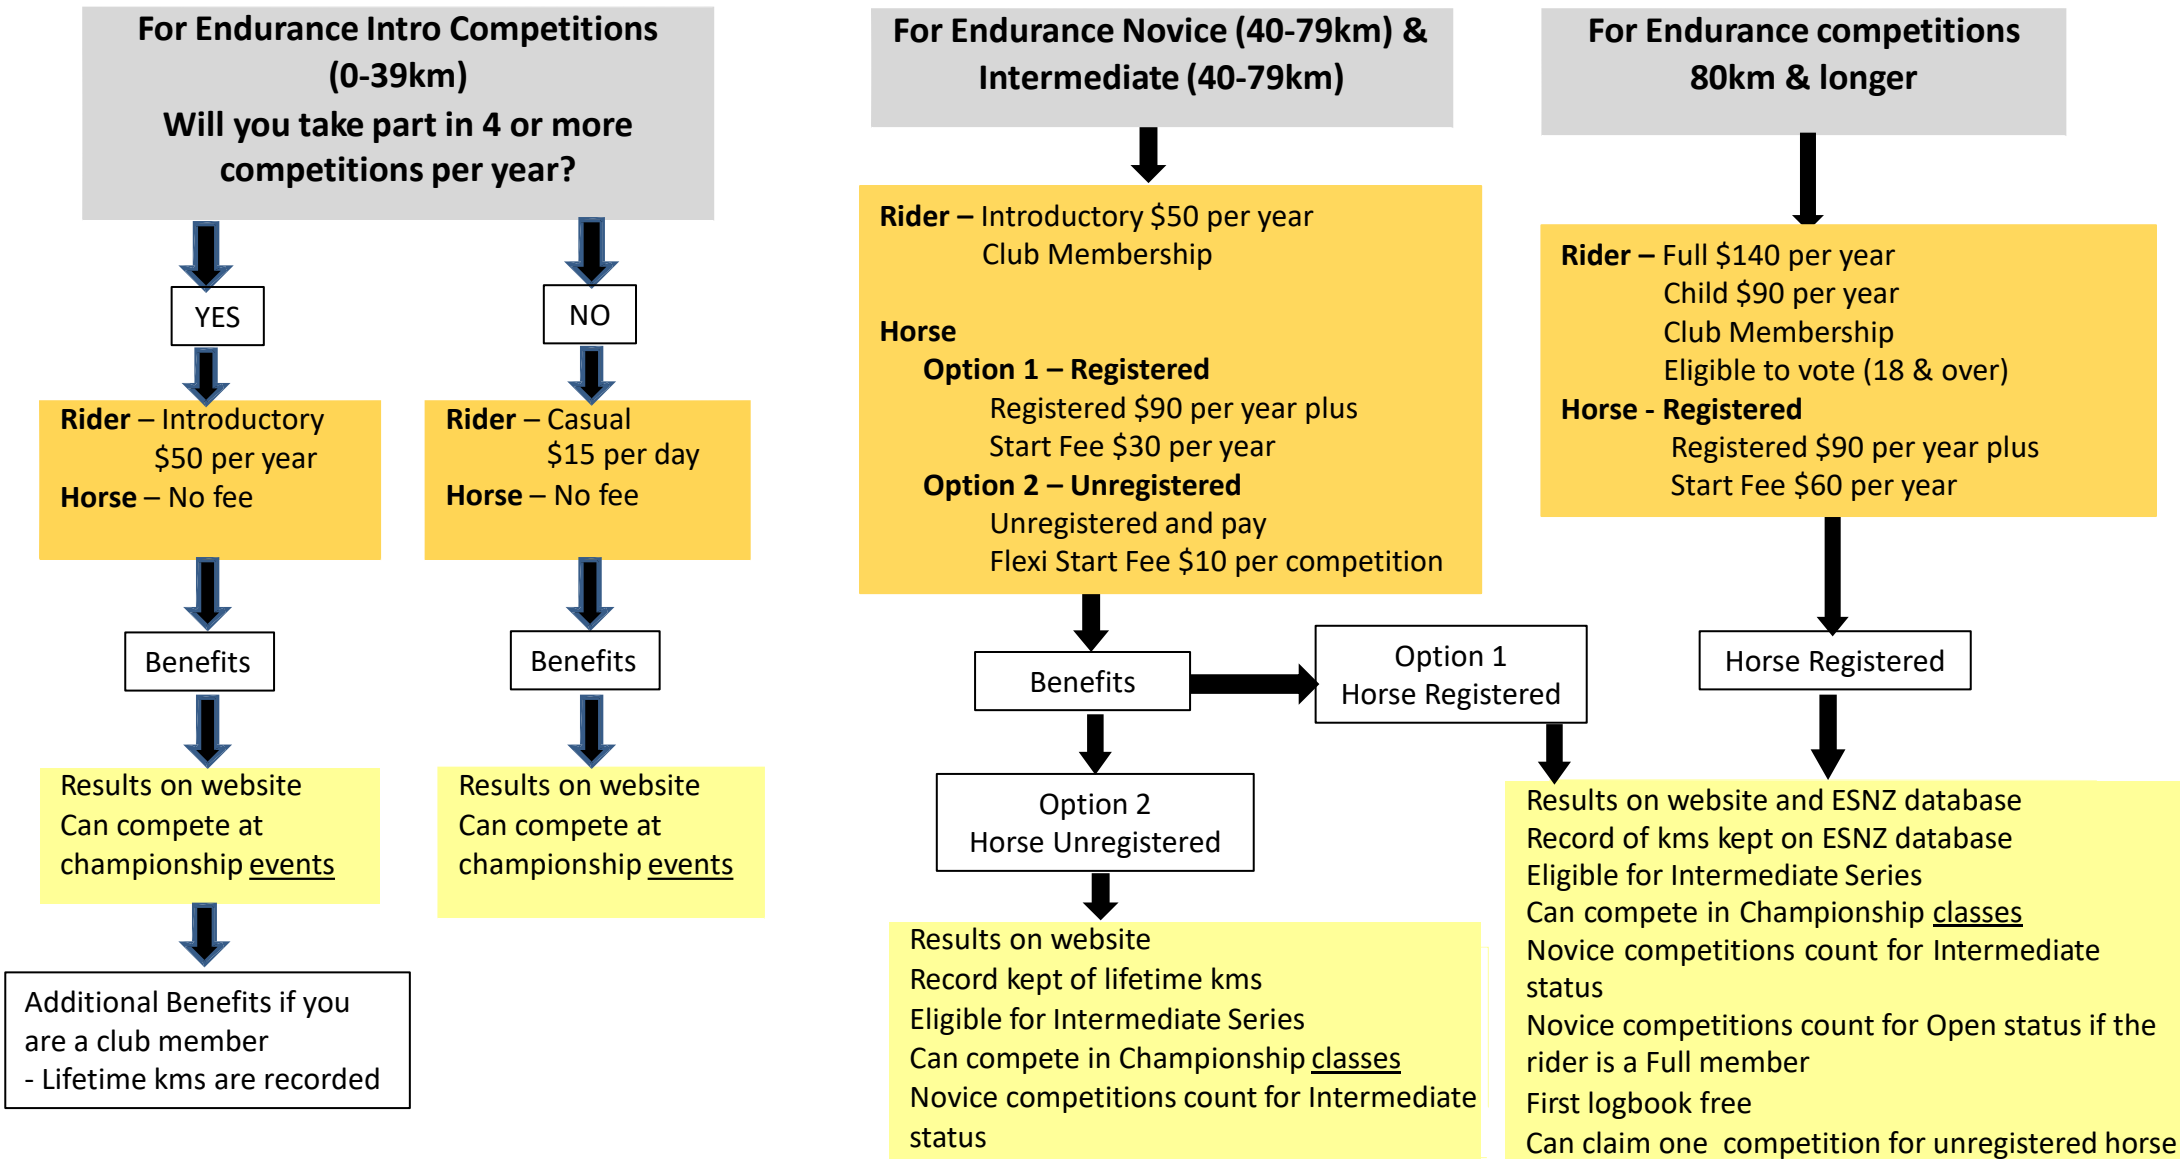

Endurance Membership & Registration

Effective from 1st August 2020

Note: Riders and horses can compete at levels lower than what they are qualified for