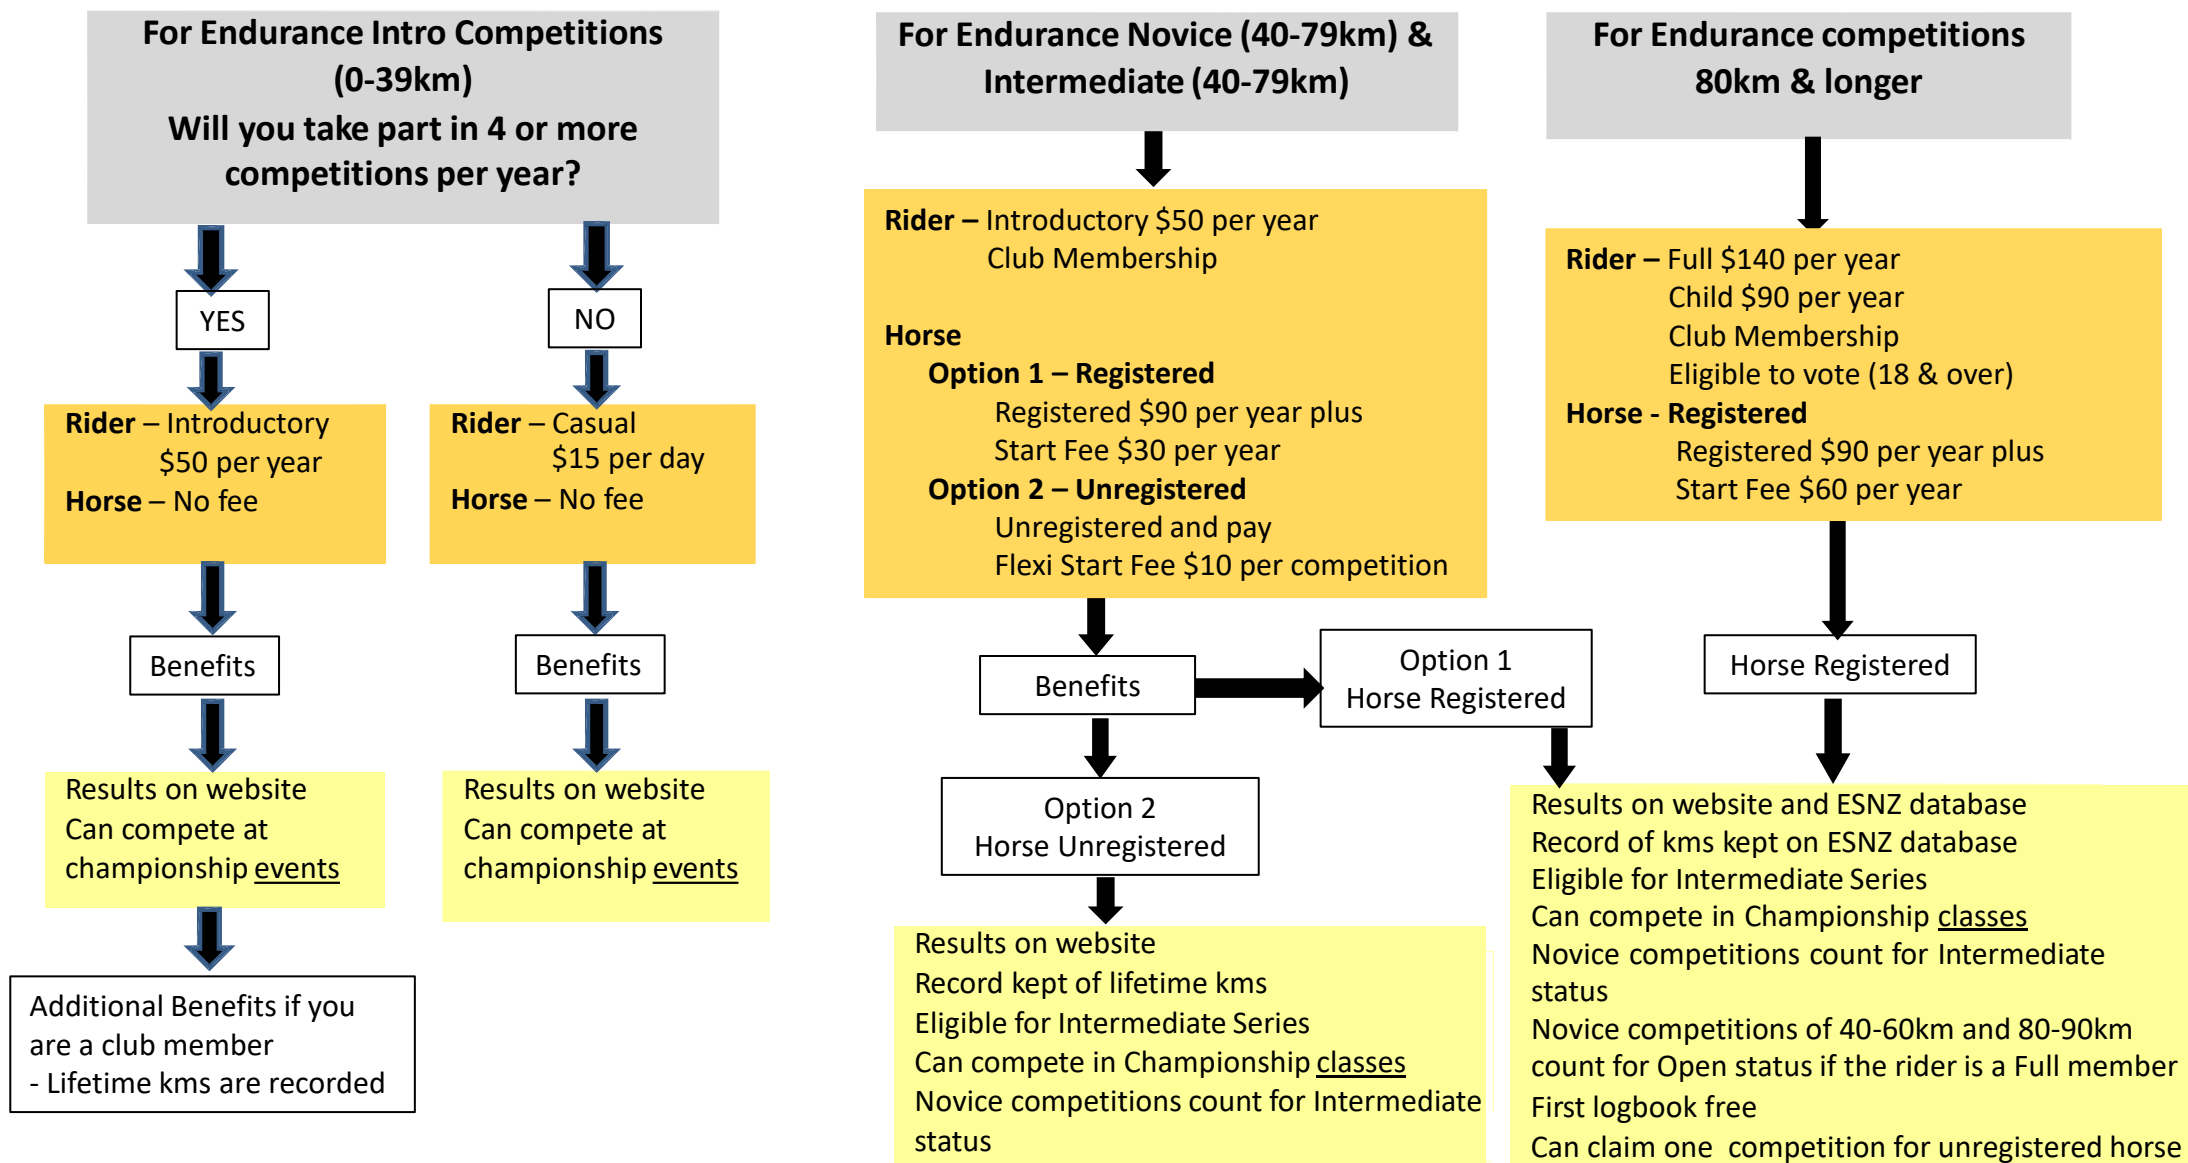

Endurance Membership & Registration

Effective from 1st August 2020

Note: Riders and horses can compete at levels lower than what they are qualified for