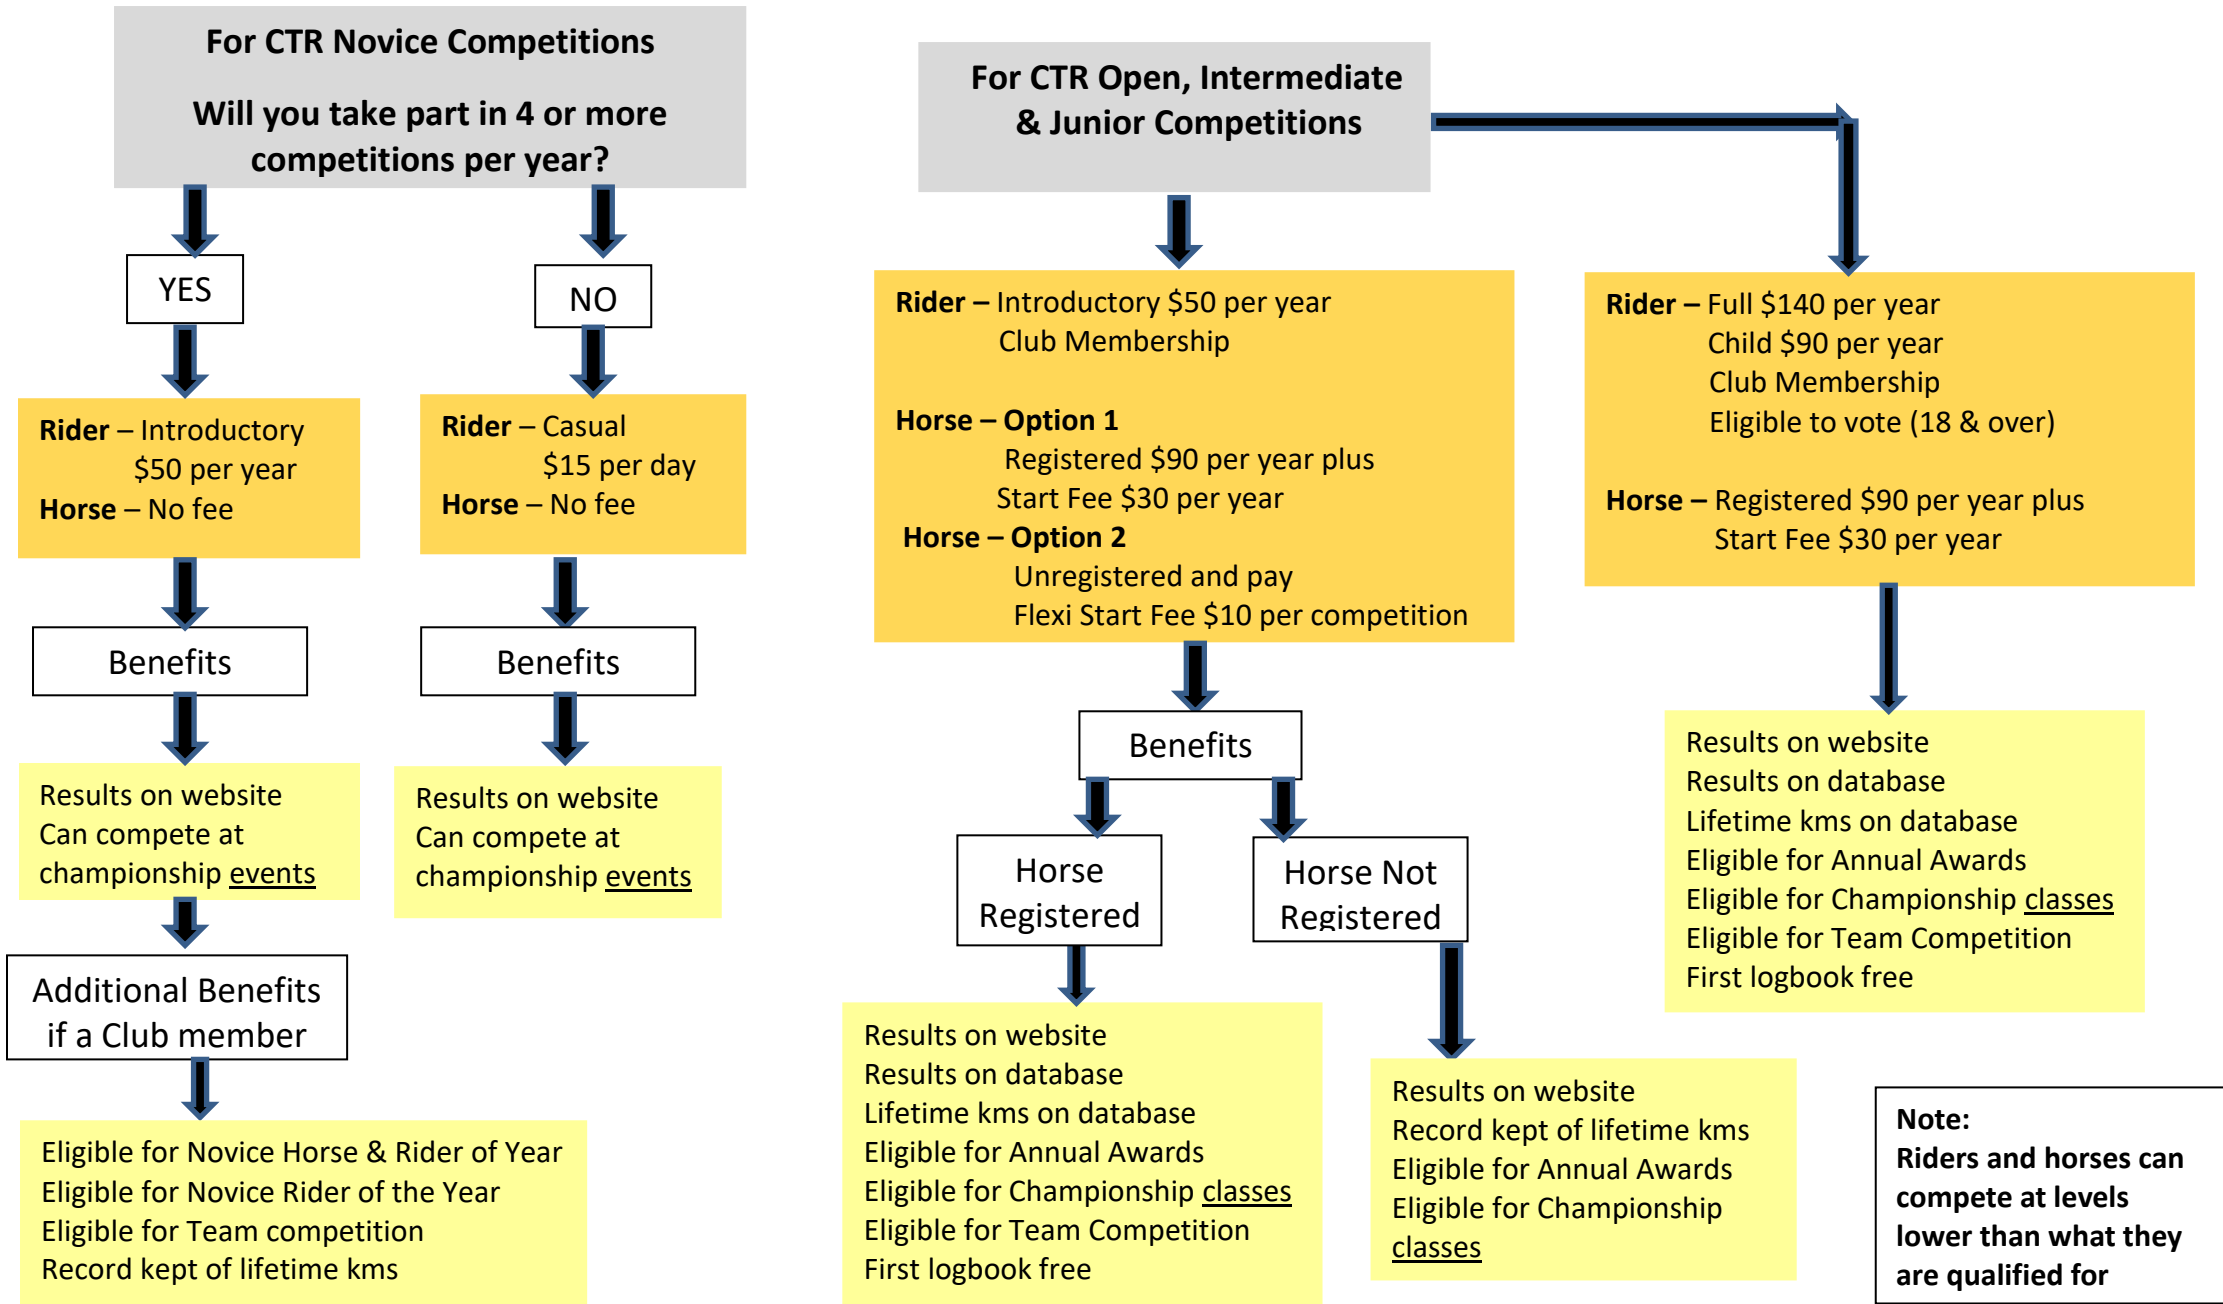

CTR Membership & Registration

Proposed Effective from 1st August 2020

Note:
Riders and horses can compete at levels lower than what they are qualified for