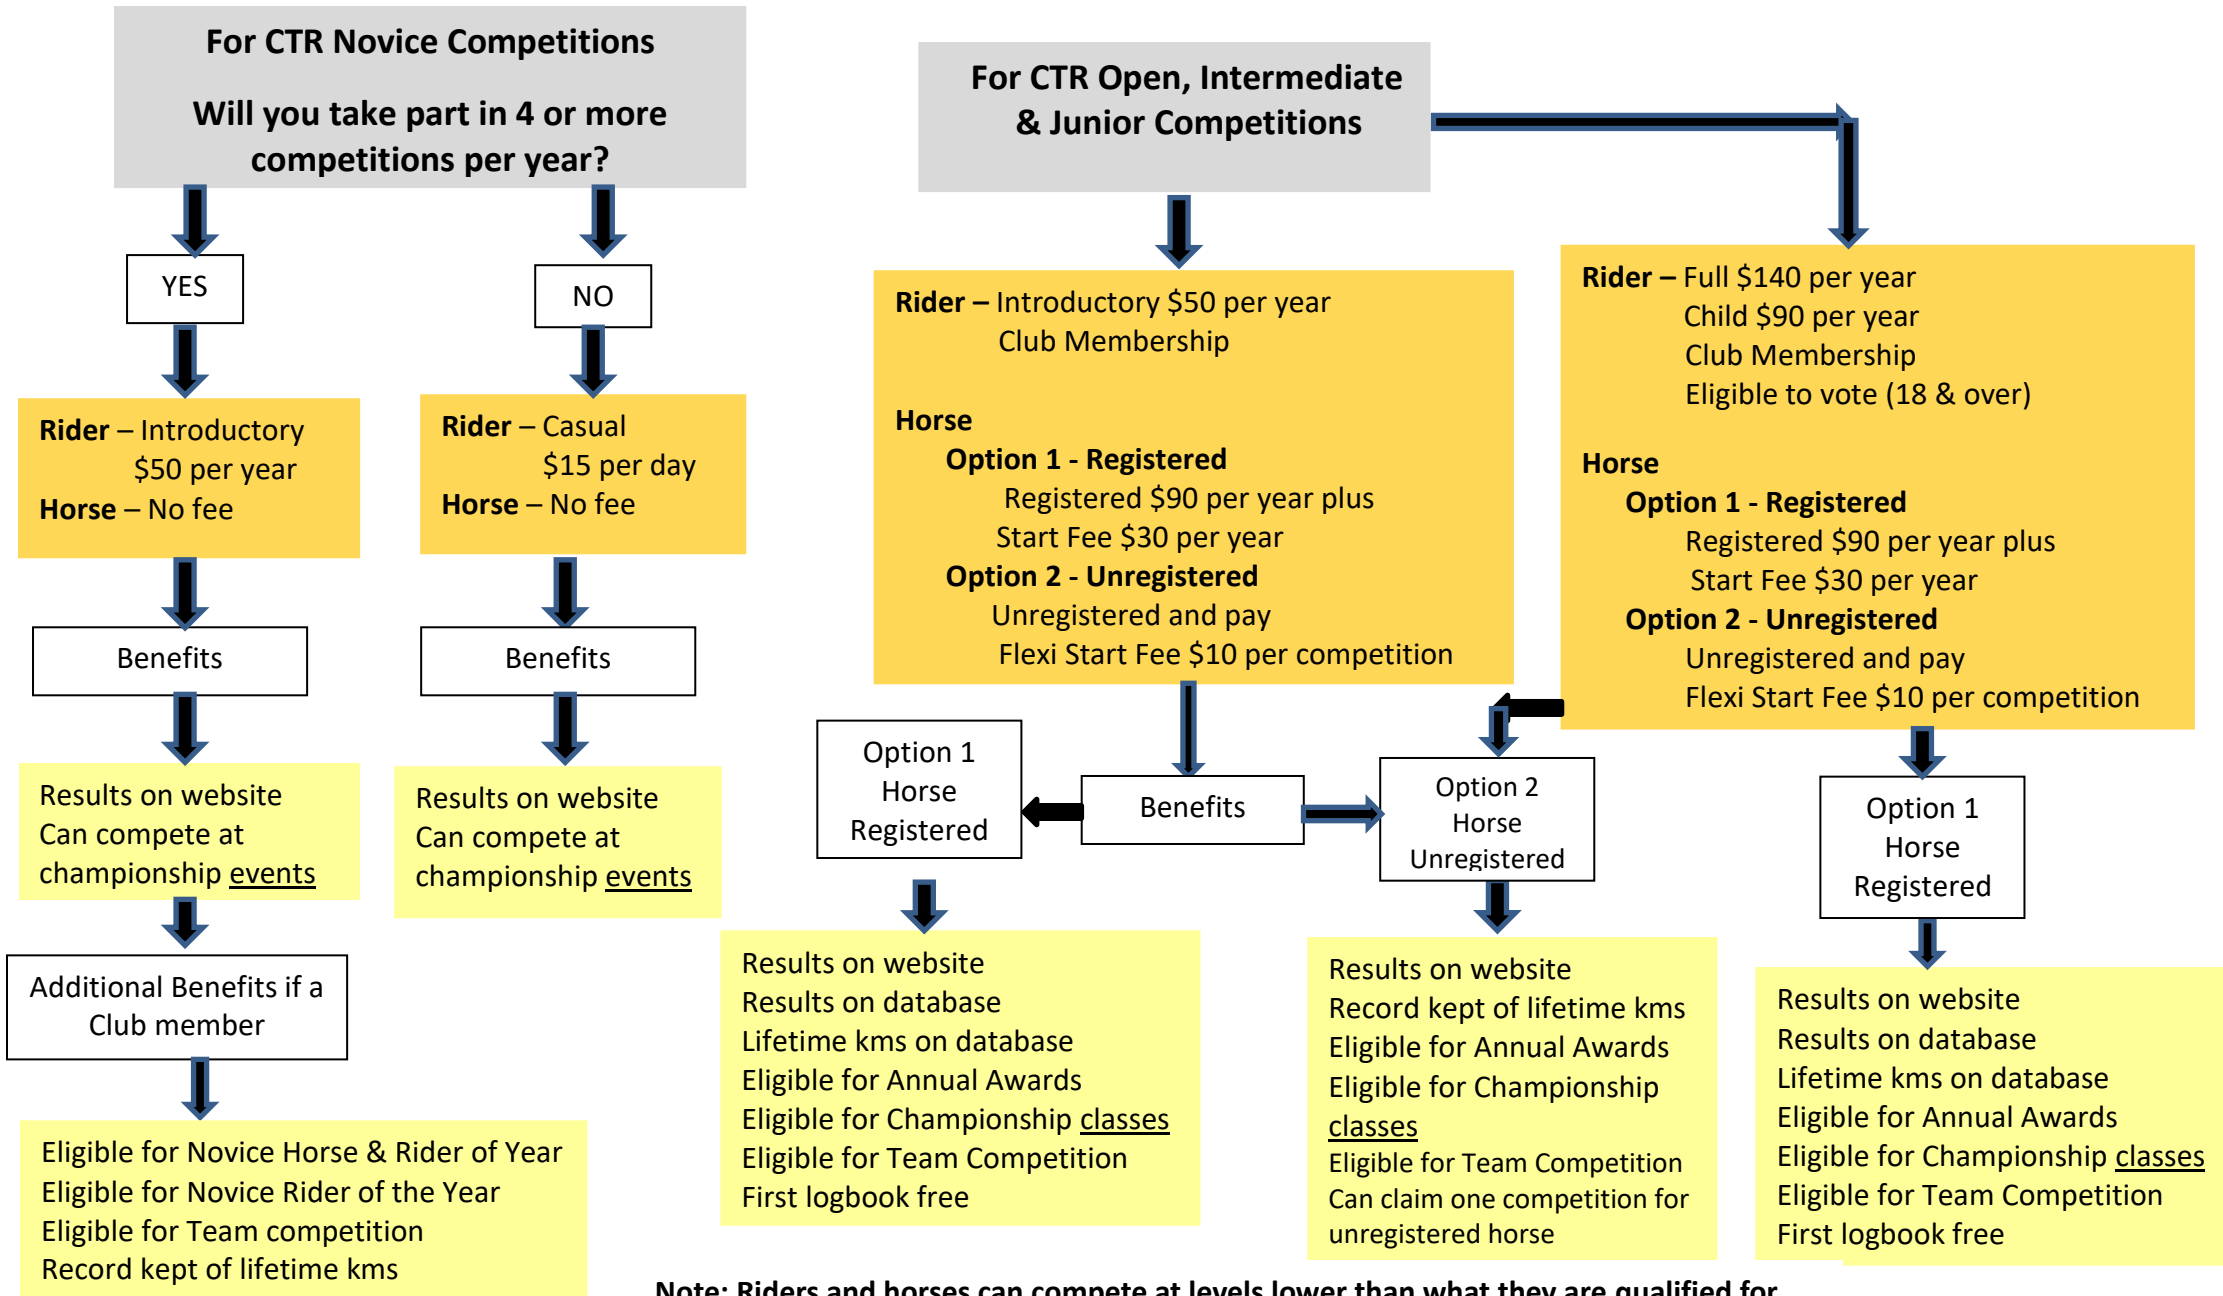

CTR Membership & Registration

Effective from 1st August 2020

Note: Riders and horses can compete at levels lower than what they are qualified for