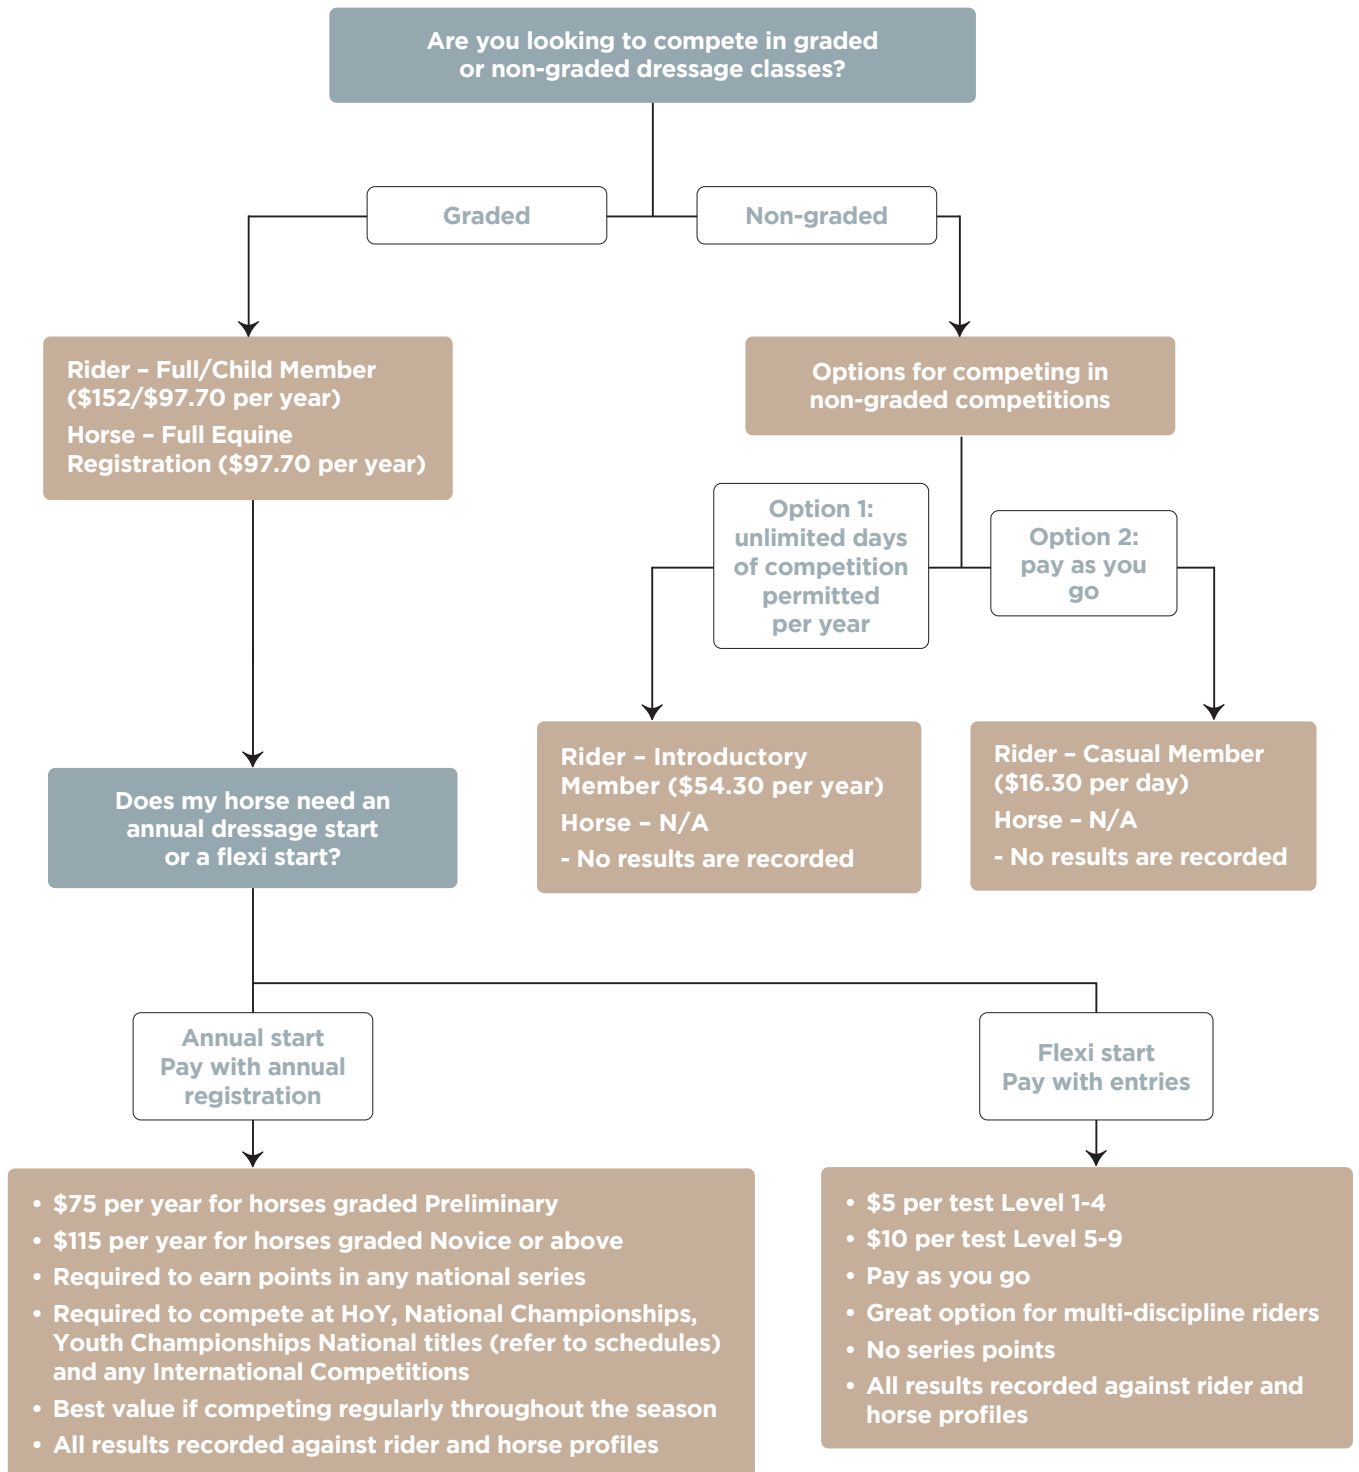

Dressage

Do I/my horse need to be registered?

All ESNZ registration fees & Dressage Annual Starts are subject to an ESNZ 4.8% transaction processing fee