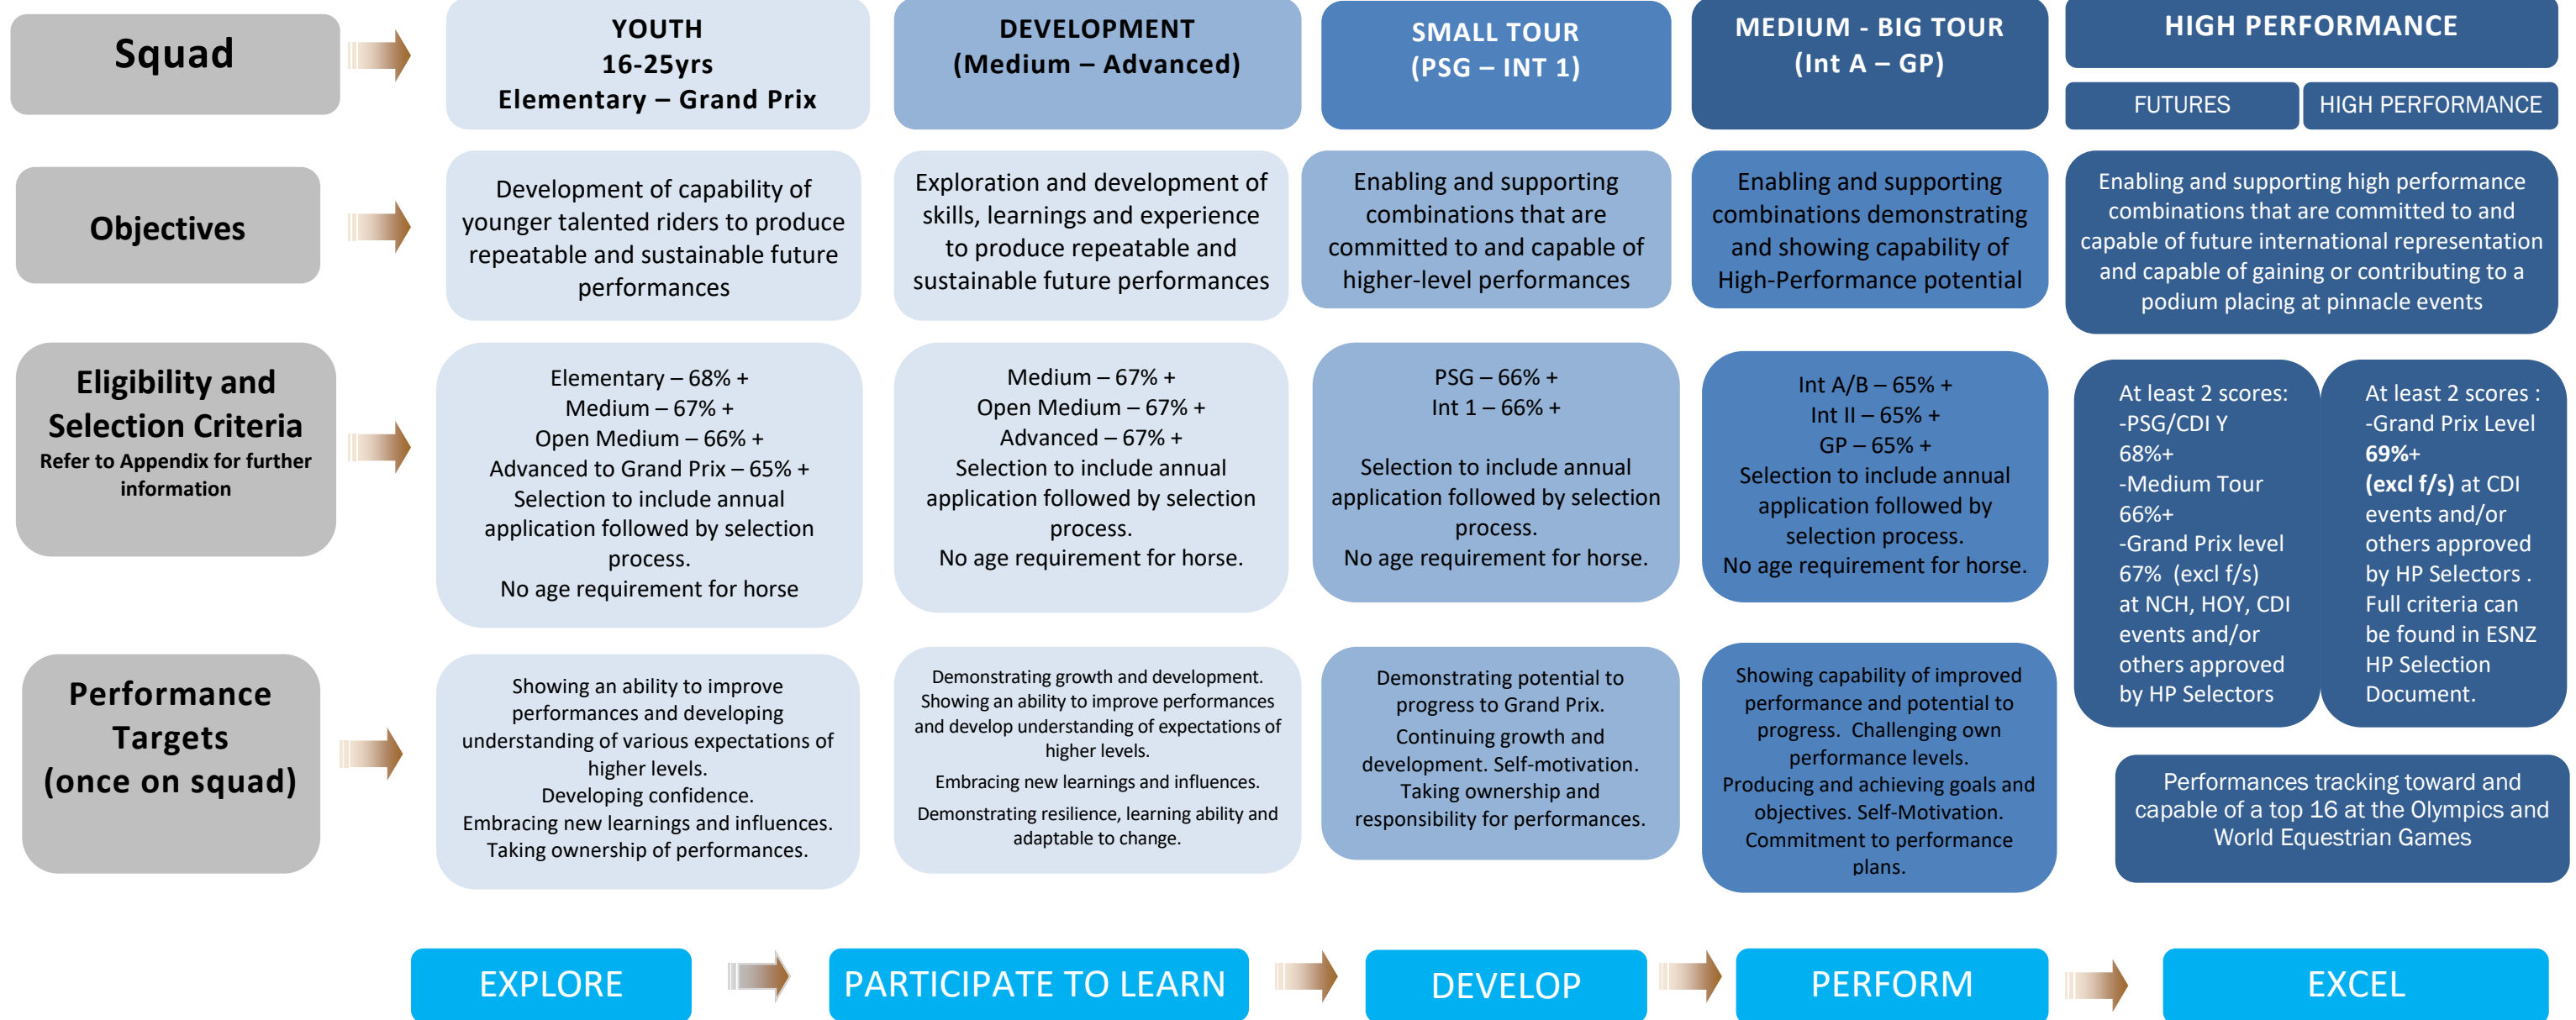

DNZ PERFORMANCE PATHWAY 20/21

Special conditions apply to the 20/21 selection criteria due to the unforeseen cancellation of two National events. For full eligibility criteria and further information refer to Performance Pathway Appendix 1:2021