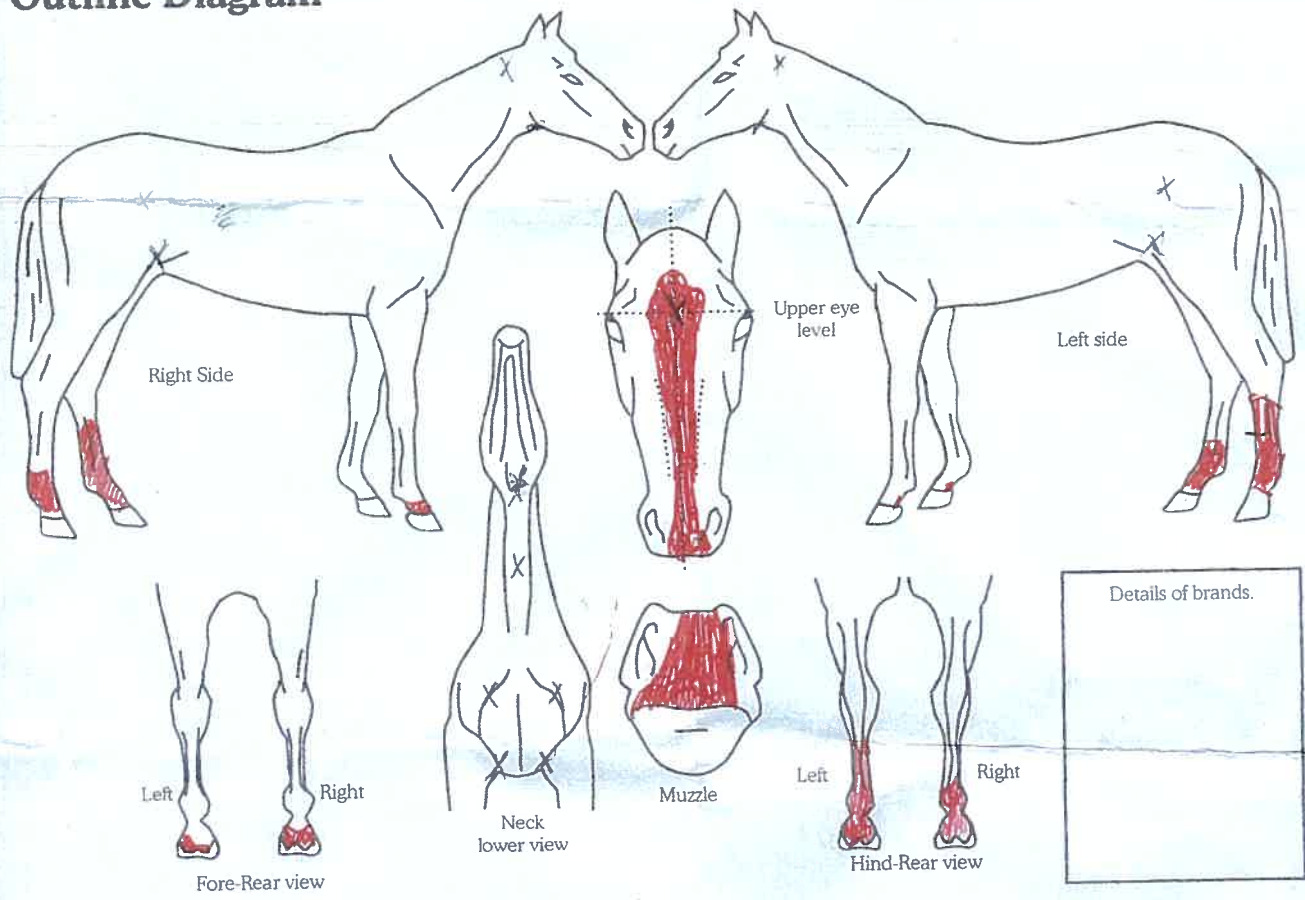

Date of birth: 19/10/2013 Country of birth: NZ

Colour: chestnut-rose Sex: M/G/S Height: 16.2 hh

Breed: NZ Sporthorse - TB/WB

Sire: Senator VDL (Dutch) Dam: The Showstopper

Sire of Dam: Telereigne (TB)

Head: white blaze

Left fore: Little bit of white above pastern on back

Right fore: little band of white around 3/4 of leg just above pastern

Left hind: High sock (white)

Right hind: mid level sock (white)

Body Markings: chestnut with white flecks throughout - has a black patch of hair on right side just above and to right of flank.

Microchip Number (if applicable): _____

Markings to be drawn in RED. Brands sketched in place and in detail box. Whorls marked with X in BLACK. Scars with an arrow.

Outline Diagram

Completed by:
Name: Amanda Illston
Date: 21/8/19
Signature: *Amanda Illston*