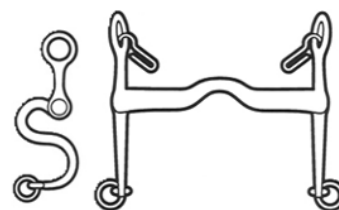

Saddle

Example of Dressage saddle

Bridle

Ex. of Double Bridle, used with cavesson noseband, throat lash, bridoon and curb bits, and curb chain

Crown piece may not extend beyond the two arrows

Ex. of Cavesson noseband

Ex. of Loose Ring cheek

Ex. of Eggbutt cheek

Ex. of D-Ring cheek

Ex. of upper cheek

Ex. of full cheek

Ex. of hanging cheek

Ex. of Fulmer cheek

Mouthpieces:

Ex. of single jointed mouthpiece

Ex. of double jointed mouthpiece

Ex. of double jointed mouthpiece

Ex. of unjointed mouthpiece

Ex. of barrel joint

Ex. of ball joint

Ex. of double ball joint

Ex. of centrepiece with a roller

Port deviation measurements

Ex. of curb with straight cheeks

Ex. of curb with port and sliding mouthpiece (rotating arms also allowed)

Ex. of curb with S cheeks

Maximum size of lever arm

Ex. of Curb chain

Ex. of Leather cover for curb chain