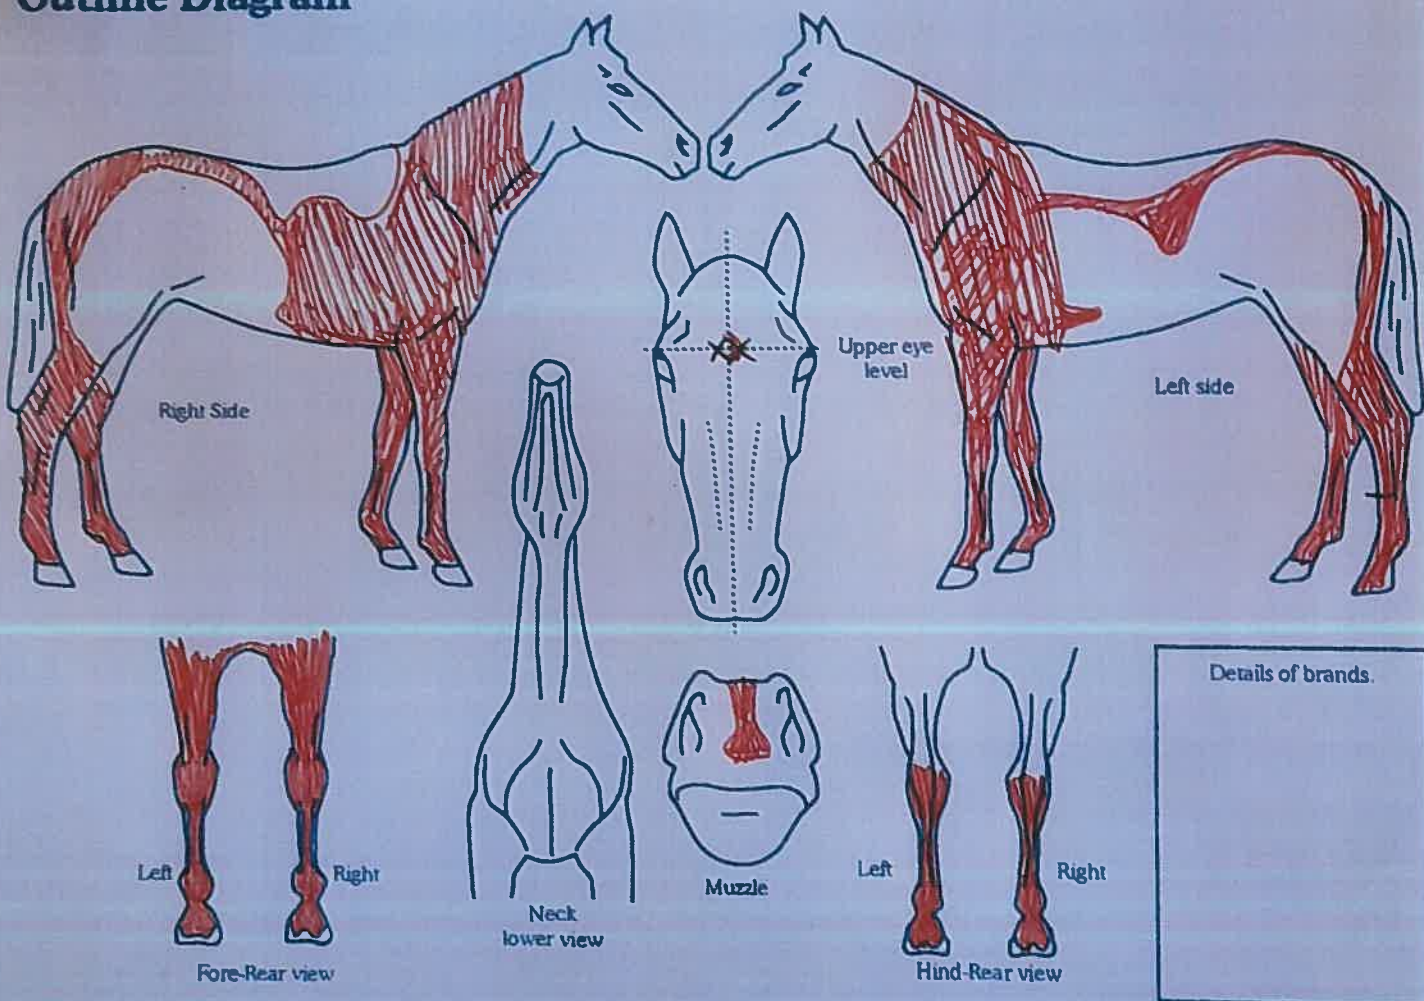

To be completed by rider, owner or Person Responsible over 18 years

291419

Date: 28/9/21

Date of birth: Nov 2016.

Country of birth: NZ

Colour: Skaubald / Pinto Bay

Sex: M/G/S

Height: 141 cm

Breed: Crossbred pony

Sire: Unknown

Dam: Unknown

Sire of Dam: Unknown

Head: Brown Head.

height cert - 22

Left fore: White

Right fore: White

Left hind: White

Right hind: White

Body Markings: Bay / White Pinto

Microchip Number (if applicable): ✓

KC cookie crumble

Markings to be drawn in RED. Brands sketched in place and in detail box. Whorls marked with X in BLACK. Scars with an arrow

Outline Diagram

Completed by:

Name: Anna Gentry

Date: 26/9/21

Signature: Anna Gentry

Address: 520 Waiototo Rd

203

Whangarei