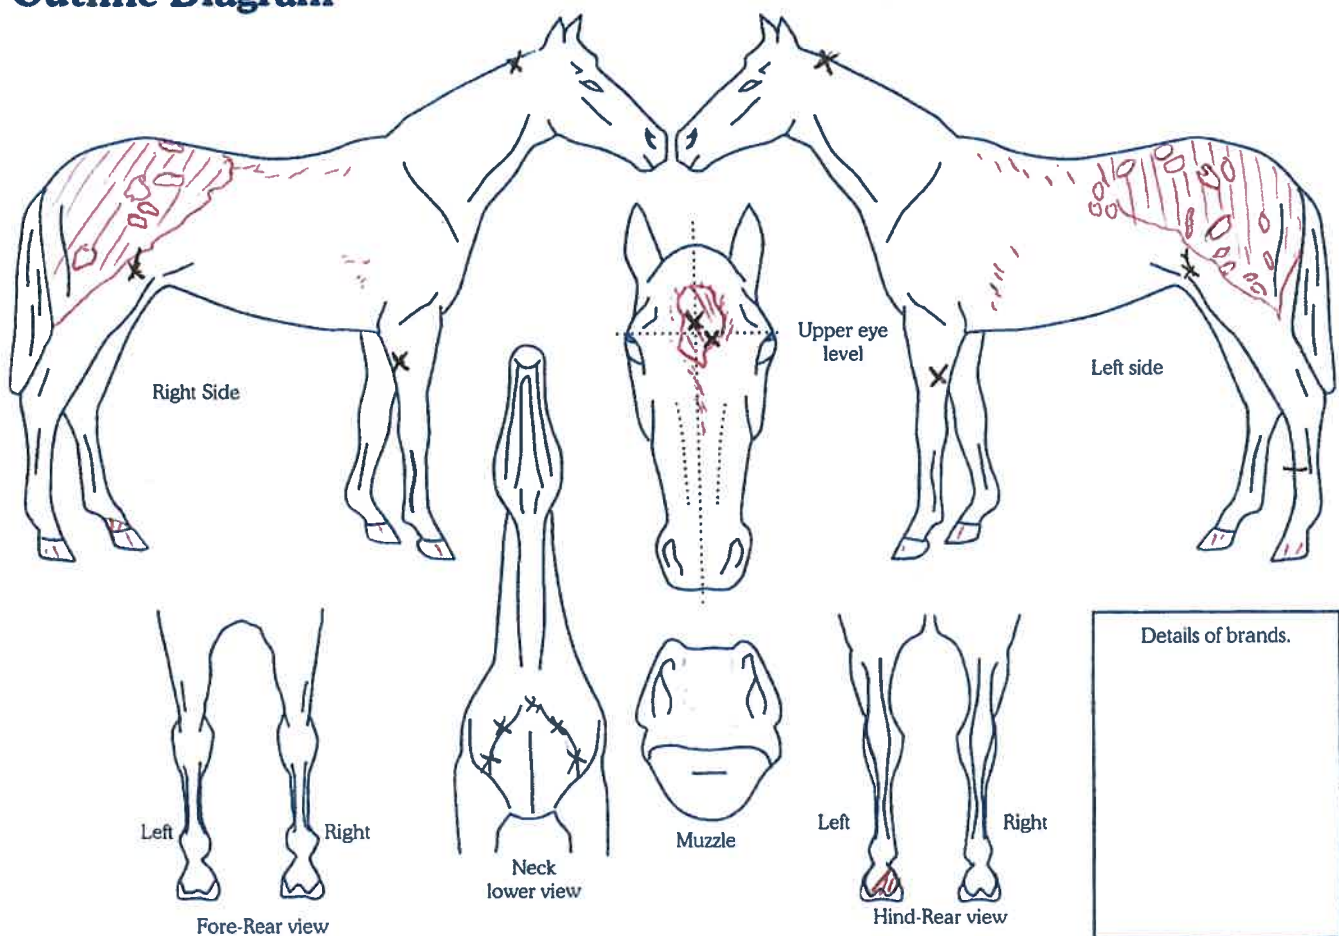

Outline Diagram

Completed by:

Name: LORI CHARKE

Date: 11 December 2020

Signature: [Handwritten Signature]

Address: 742 Henry Road

R.D. 1

Tauriri