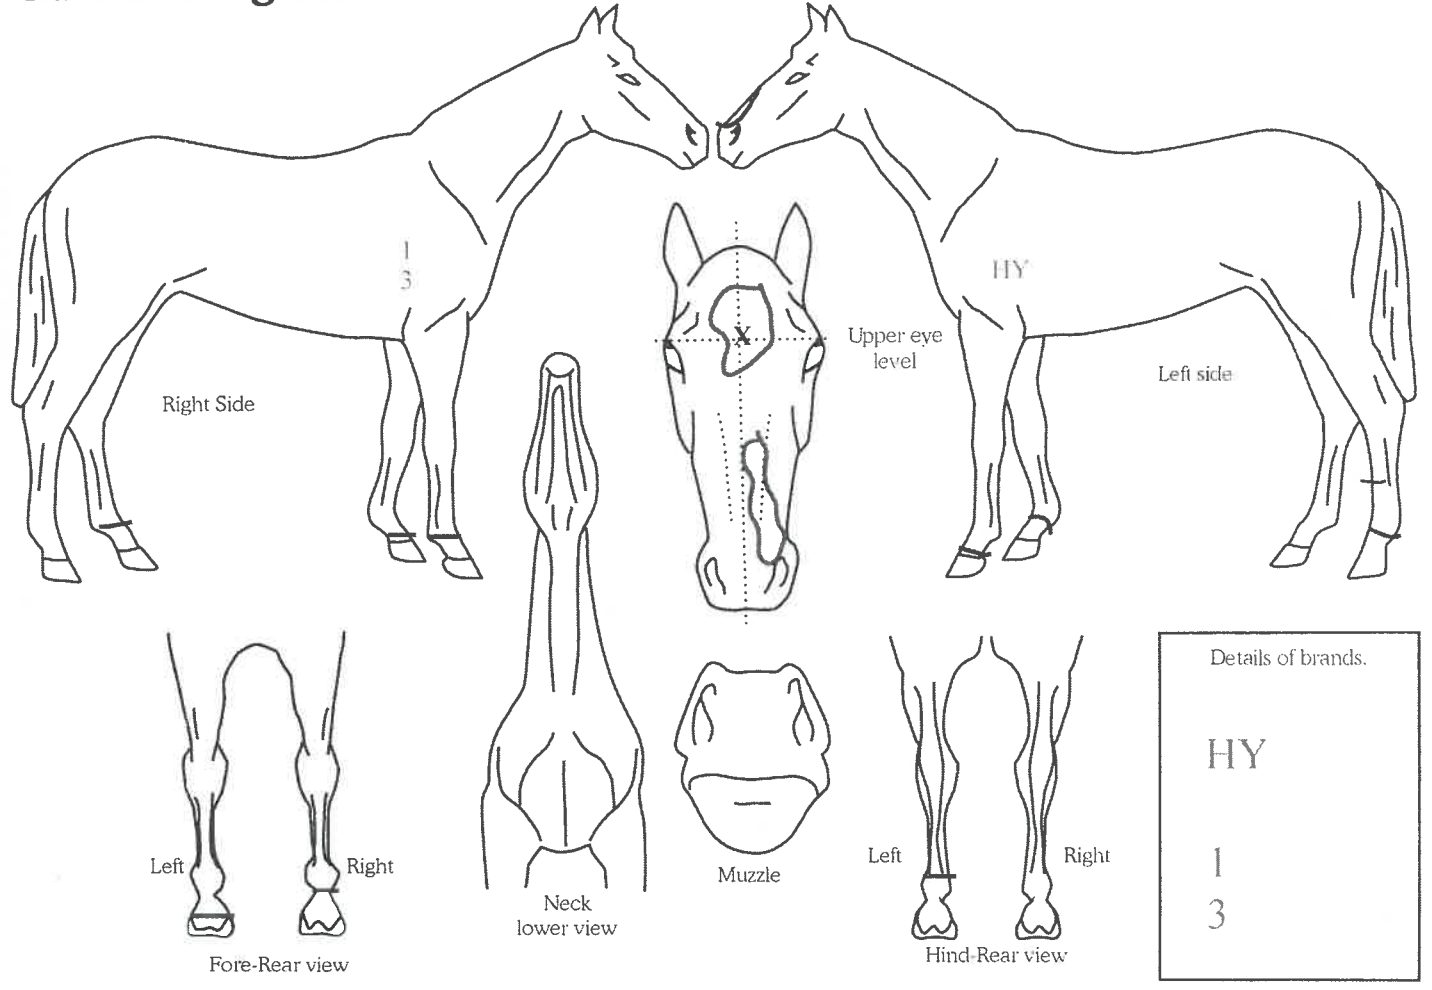

Name of Horse: Stash's Secret  
ESNZ Registration Number: 289795

Signature & Stamp of Equestrian Sports New Zealand:  
W.  
Date: 24.11.2020  
EQUESTRIAN SPORTS  
NEW ZEALAND

**To be completed by Rider, Owner or Person Responsible over 18 years**

Date of birth: 13/09/2013 Country of birth: New Zealand  
Colour: Bay Sex: M  G  S Height: 165cm Breed: Thoroughbred  
Sire: Sakhee's Secret Dam: Anzac Green Sire of Dam: Black Minnaloushe

Head: star on forehead and stripe on end of nose slanting off to the righthand side. Whorl in centre on forehead  
Left fore: Tiny strip of white around bottom of hoof  
Right fore: Half pastern marking  
Left hind: Sock marking  
Right hind: No white markings  
Body Markings: Branding from racing on both shoulders  
Microchip Number (if applicable): 985125000068012  
N2TR N200321241

Markings to be drawn in RED. Brands sketched in place and in detail box. Whorls marked with X in BLACK. Scars with an arrow.

**Outline Diagram**

**Completed by:**  
Name: Pip Gordon  
Date: 22/11/2020  
Signature: [Signature]