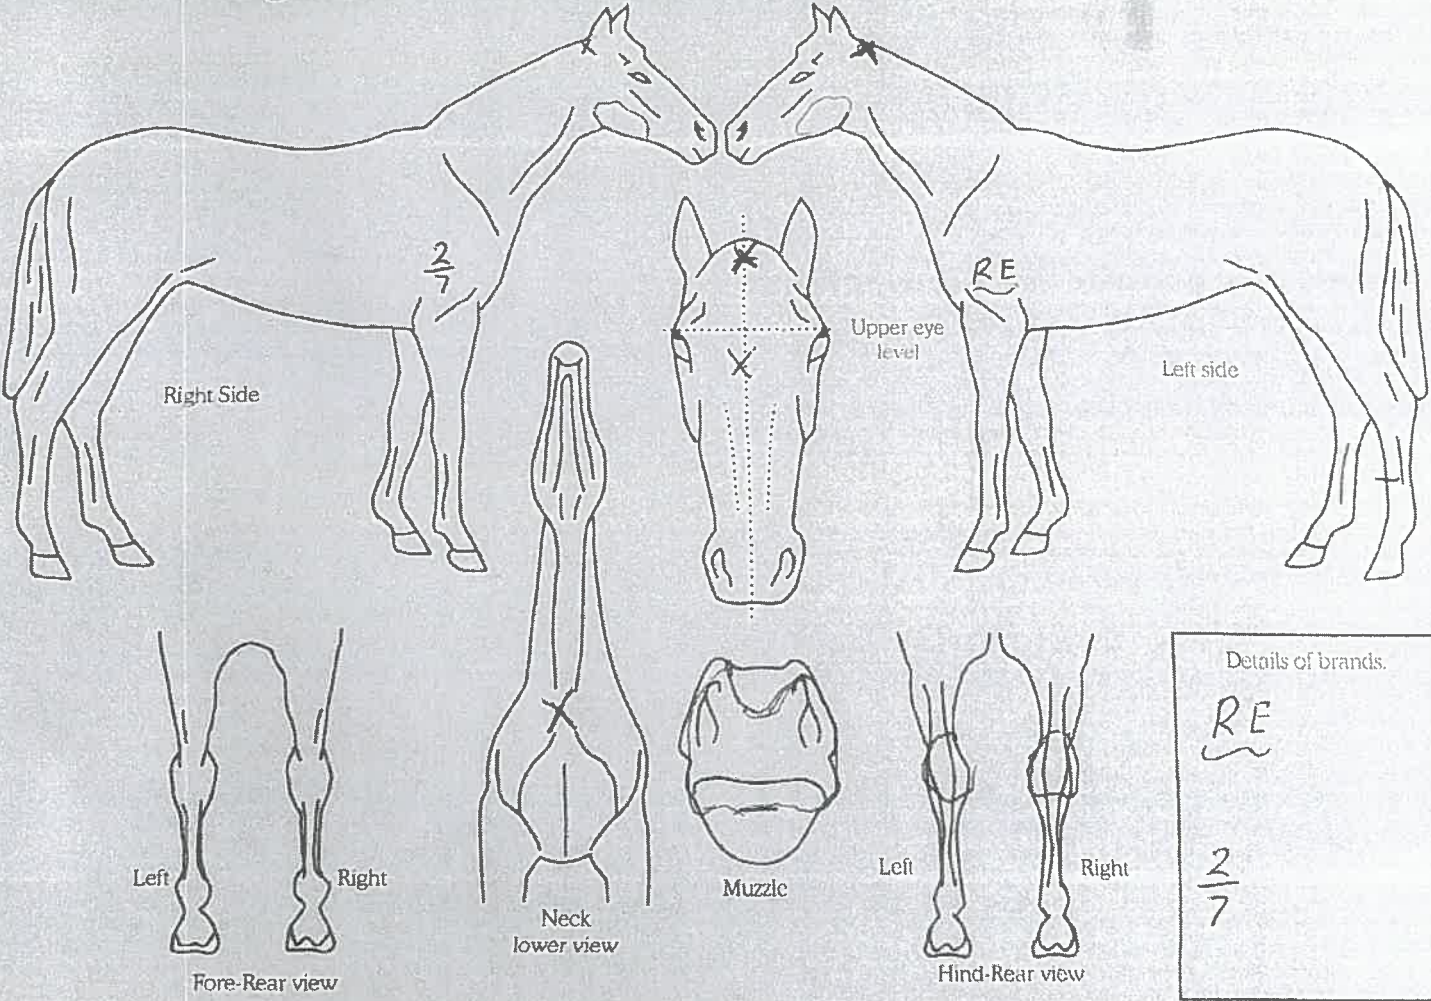

Name of Horse: Mararora Lucy Stardust

ESNZ Registration Number: 289725

To be completed by Rider, Owner or Person Responsible over 18 years

Date of birth: 1st August 2007 Country of birth: NZ

Colour: Appaloosa (Leopard) Sex: M/G/S Height: 148cm

Sire: Ghost

Dam:

Breed: Appaloosa

Sire of Dam:

Head: White muzzle

Left fore: many little spots

Right fore: many little spots

Left hind: Brown large spot on hock

Right hind: Brown large spot on hock

Body Markings: Many small spots like a leopard, except as shown a colour black.

Microchip Number (if applicable): 934000090212845

Signature & Stamp of Equestrian Sports New Zealand

Date: 23.11.2020

Markings to be drawn in RED. Brands sketched in place and in detail box. Whorls marked with X in BLACK. Scars with an arrow.

Outline Diagram

Completed by:

Name: Lydia Harrahan

Date: 15/11/20