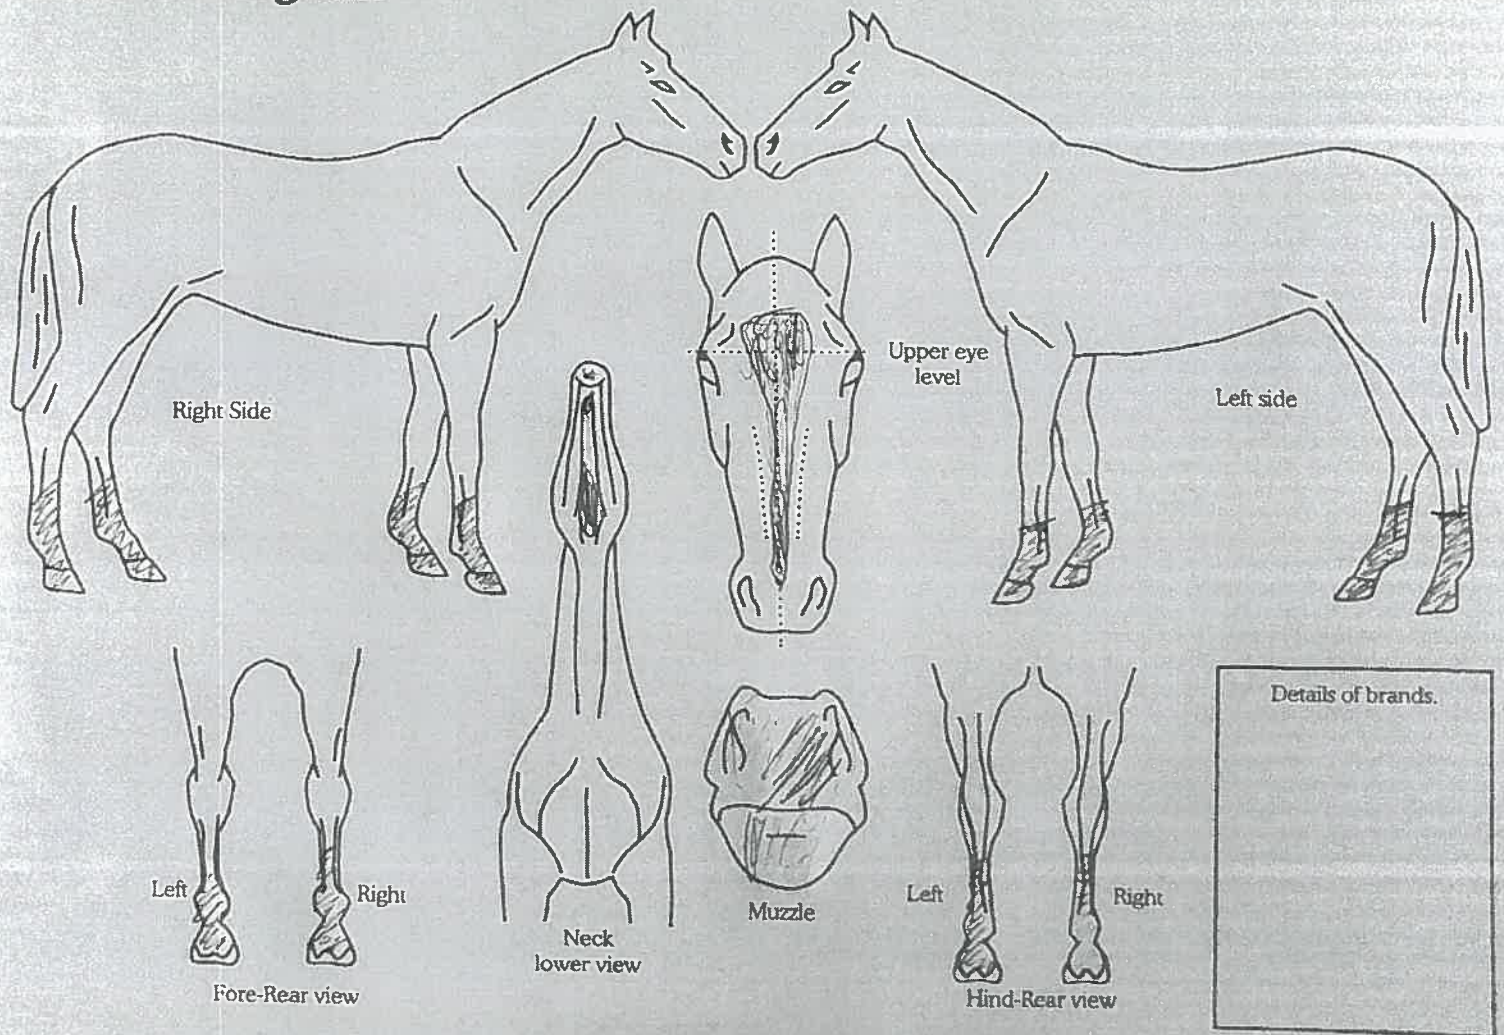

Date: 18/11/2020
 EQUESTRIAN SPORTS
 NEW ZEALAND

To be completed by Rider, Owner or Person Responsible over 18 years

Date of birth: 19/11/13 Country of birth: NZ
 Colour: Chestnut Sex: M/G/S Height: 14 khs (142.5) Breed: English Riding Pony
 Sire: Kolbeach Holly's Masterpiece Dam: Hopefield Silhouette Sire of Dam: Falconhurst Foreign Ensign
 Head: white blaze
 Left fore: White Stocking
 Right fore: White Stocking
 Left hind: White Stocking
 Right hind: White Stocking
 Body Markings: None
 Microchip Number (if applicable): None

Markings to be drawn in RED. Brands sketched in place and in detail box. Whorls marked with X in BLACK. Scars with an arrow.

Outline Diagram

Completed by:
 Name: Trudy Garland
 Date: 30/10/20
 Signature: [Handwritten Signature]