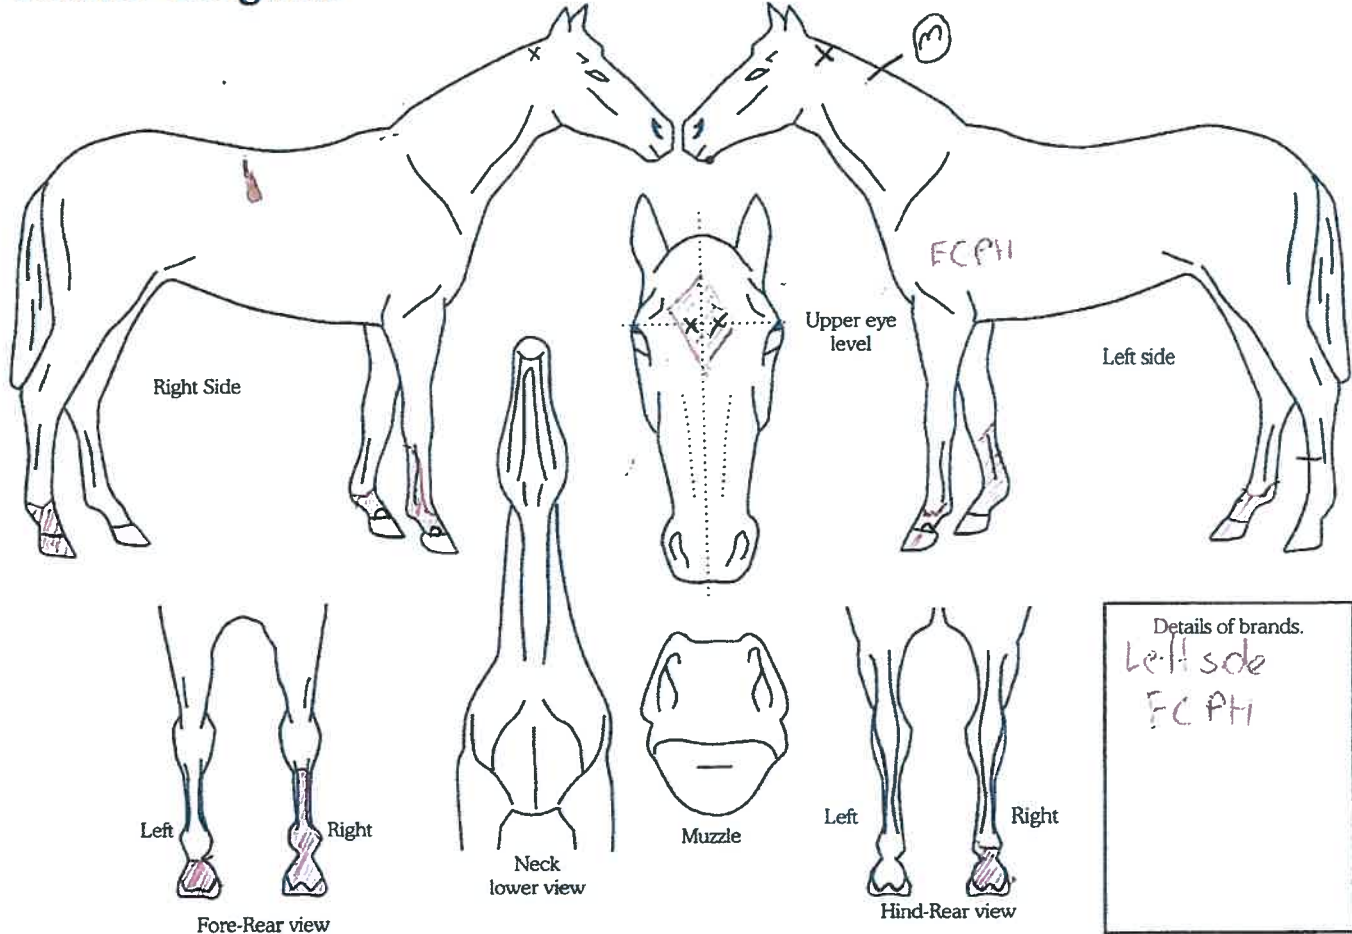

Date of birth: 11 Jan 2016 Country of birth: NZ
Colour: Bay Sex: M/G/S Height: 16.5 (170) Breed: Warmblood
Sire: Corofino II Dam: Phoebe Nummerder Sire of Dam: Ephebe forever

Head: Diamond shaped star containing double whorl.
Left fore: white to fetlock, multiple coloured spots on coronary band. multicoloured hoof.
Right fore: white to high cannon medially, palmarly but to fetlock laterally.
Left hind: No markings, black hoof
Right hind: white to fetlock, multicoloured hoof
Body Markings: high left and right crest whorl.

Microchip Number (if applicable): _____

953010002902458

Markings to be drawn in RED. Brands sketched in place and in detail box. Whorls marked with X in BLACK. Scars with an arrow.

Outline Diagram

Completed by:
Name: Katie Grant BVSc Cert AUP(Em)
Date: 1.05.20
Signature: [Signature]