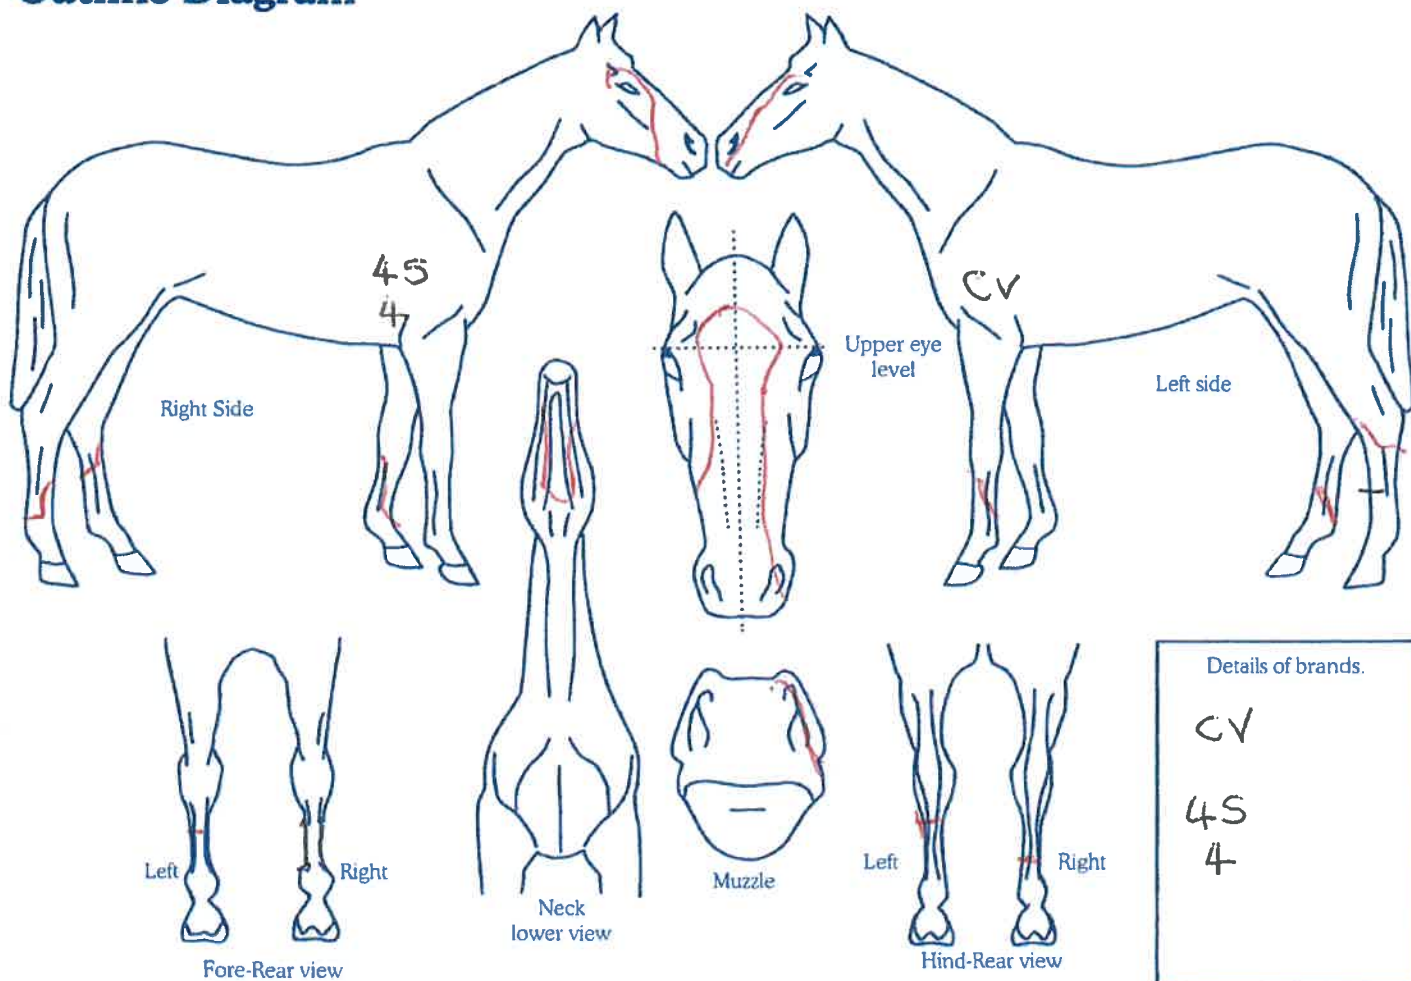

Outline Diagram

Completed by:

Name: Carolen Oldenbauer

Date: 9/10/20

Signature: [Signature]

Address: 64 Forest Rd

R04

Oruanui Tamu 3384