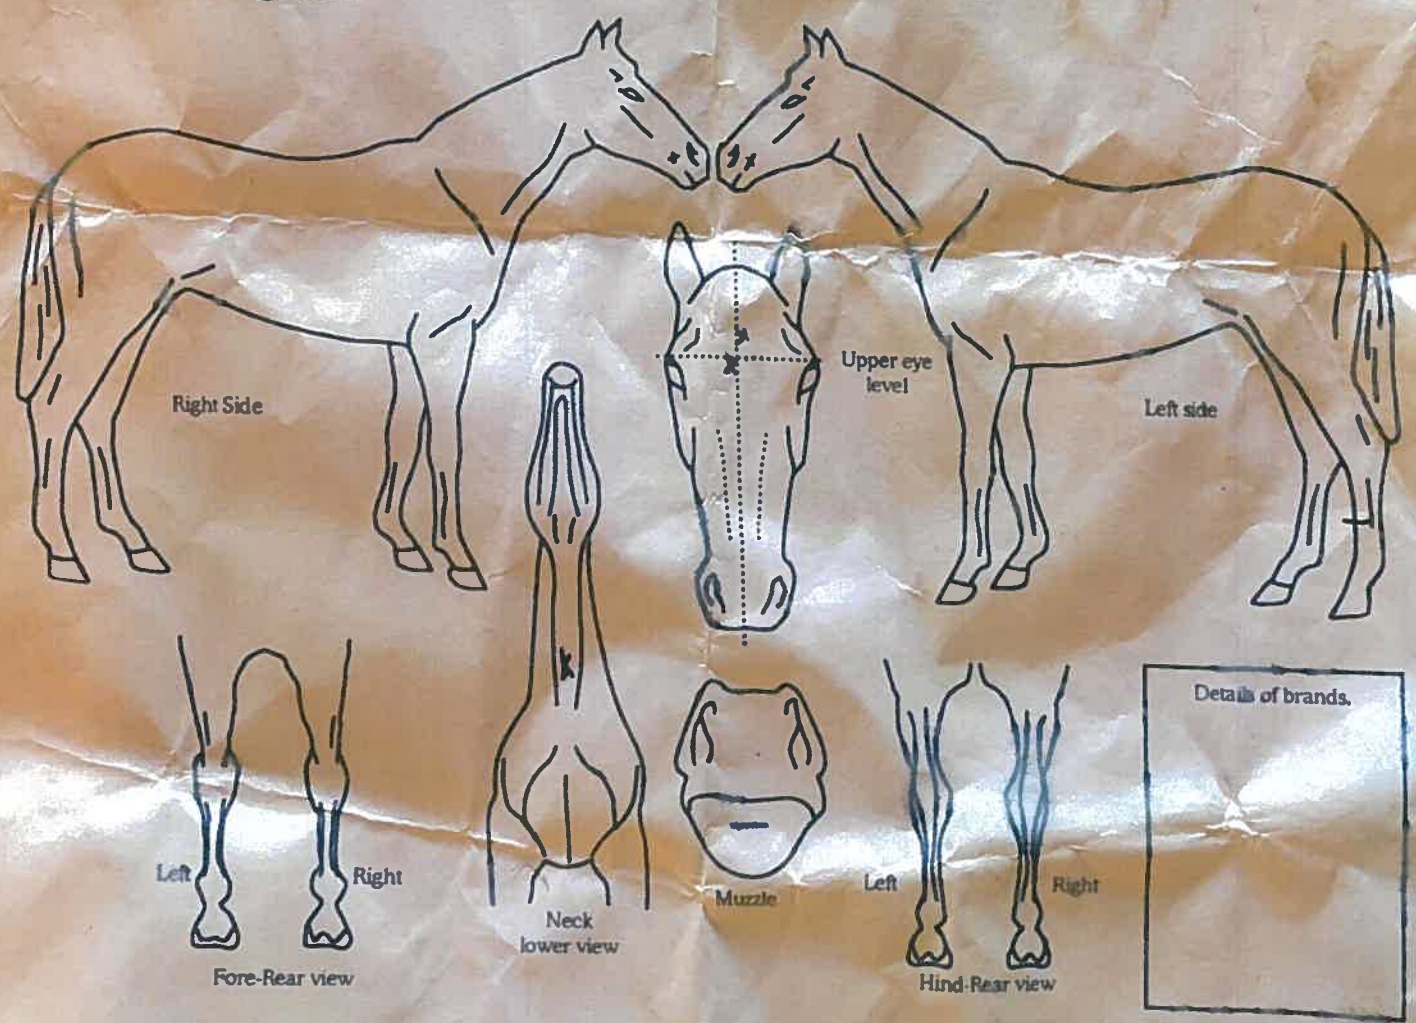

Name: Zahli
ESN2 ID # 289181.

Date: 14/10/2009
EQUESTRIAN SPORTS
NEW ZEALAND

To be completed by Rider, Owner or Person Responsible over 18 years

Date of birth: 20.11.16 Country of birth: NZ
Colour: Black Sex: M/G/S Height: 151cm Breed: Friesian Sport horse
Sire: Crystal mt xodo Dam: Lady Michala Sire of Dam: Witzbela
Head: —
Left fore: —
Right fore: —
Left hind: —
Right hind: —
Body Markings: —
Microchip Number (if applicable): —

Markings to be drawn in RED. Brands sketched in place and in detail box. Whorls marked with X in BLACK. Scars with an arrow.

Outline Diagram

Completed by:
Name: Emily Lawrie Address: 122 Tawa Road
Date: 7.10.20 Kumaru