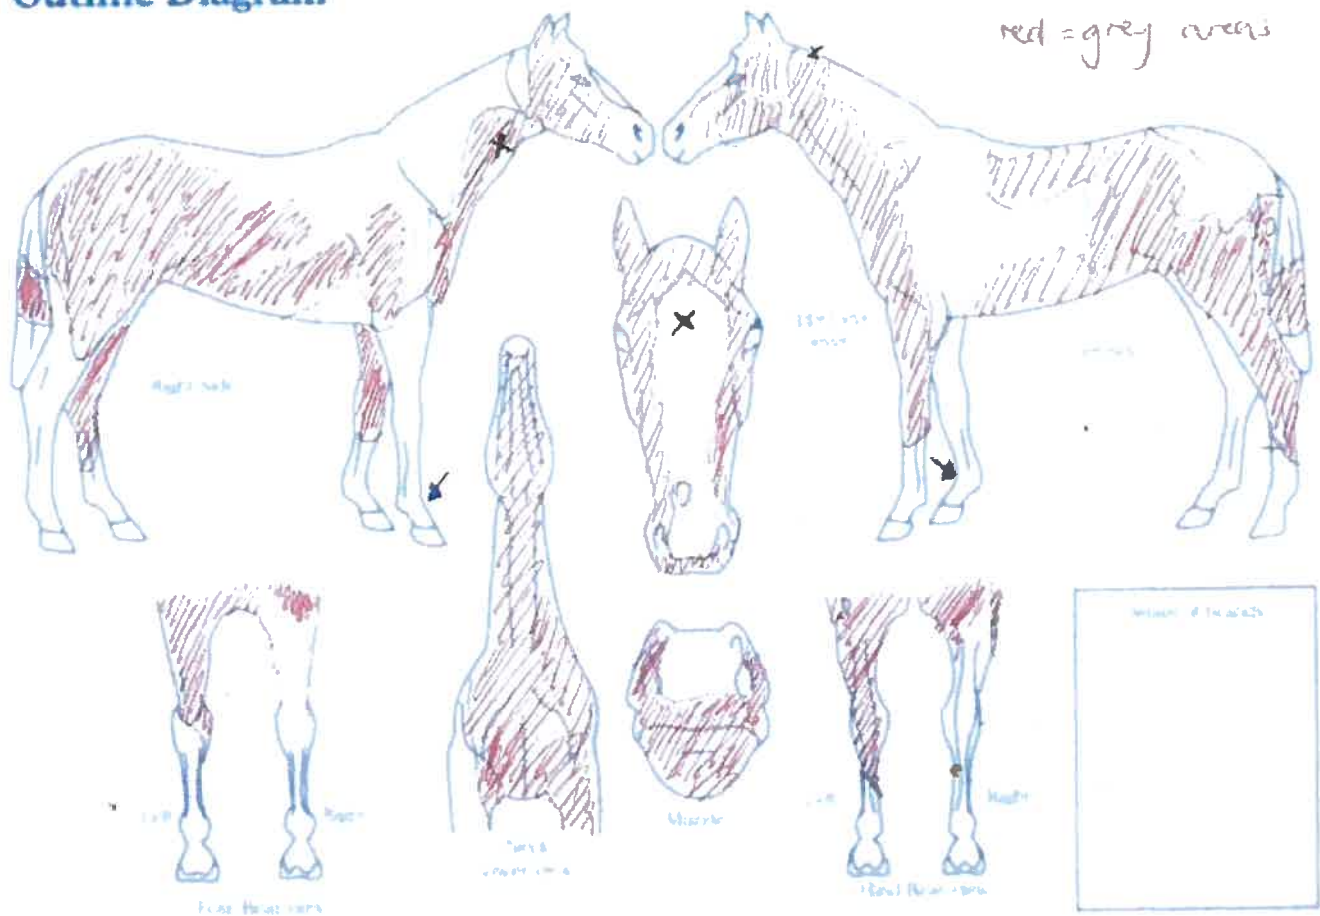

Name of Horse: Rockabilly Rebel
 ESNZ Registration Number: 289068

Signature of Member of Equestrian Sports New Zealand
 Date: 27.10.2020
**EQUESTRIAN SPORTS
 NEW ZEALAND**

To be completed by Rider, Owner or Person Responsible over 18 years

Date of birth: 19/11/2013 Country of Birth: NZ
 Colour: Grey Pinto Sex: M G S Height: 157.5cm Breeds: Station bred
 Sire: Rockafella Dam: Willow Brae Sire of Dam: Unknown
 Head: Grey with Blaze Prima Donna
 Left fore: White sock to knee
 Right fore: white stocking, scar anterior fetlock, vertical
 Left hind: white sock to mid cannon bone
 Right hind: white stocking to above hock
 Body Markings: pink - see diagram
 Microchip Number: n/a

Markings to be drawn in RED. Heads sketched in pencil and in detail below. Whorls marked with X in BLUE. Scars with an arrow.

Outline Diagram

Completed by: Virginia McGowan
 Name: Virginia McGowan
 Date: 23/10/2020
 Signature: [Signature]
 Address: 65 Maungarangi Rd
RD9, Paengaroa, 3189
Tc Puke