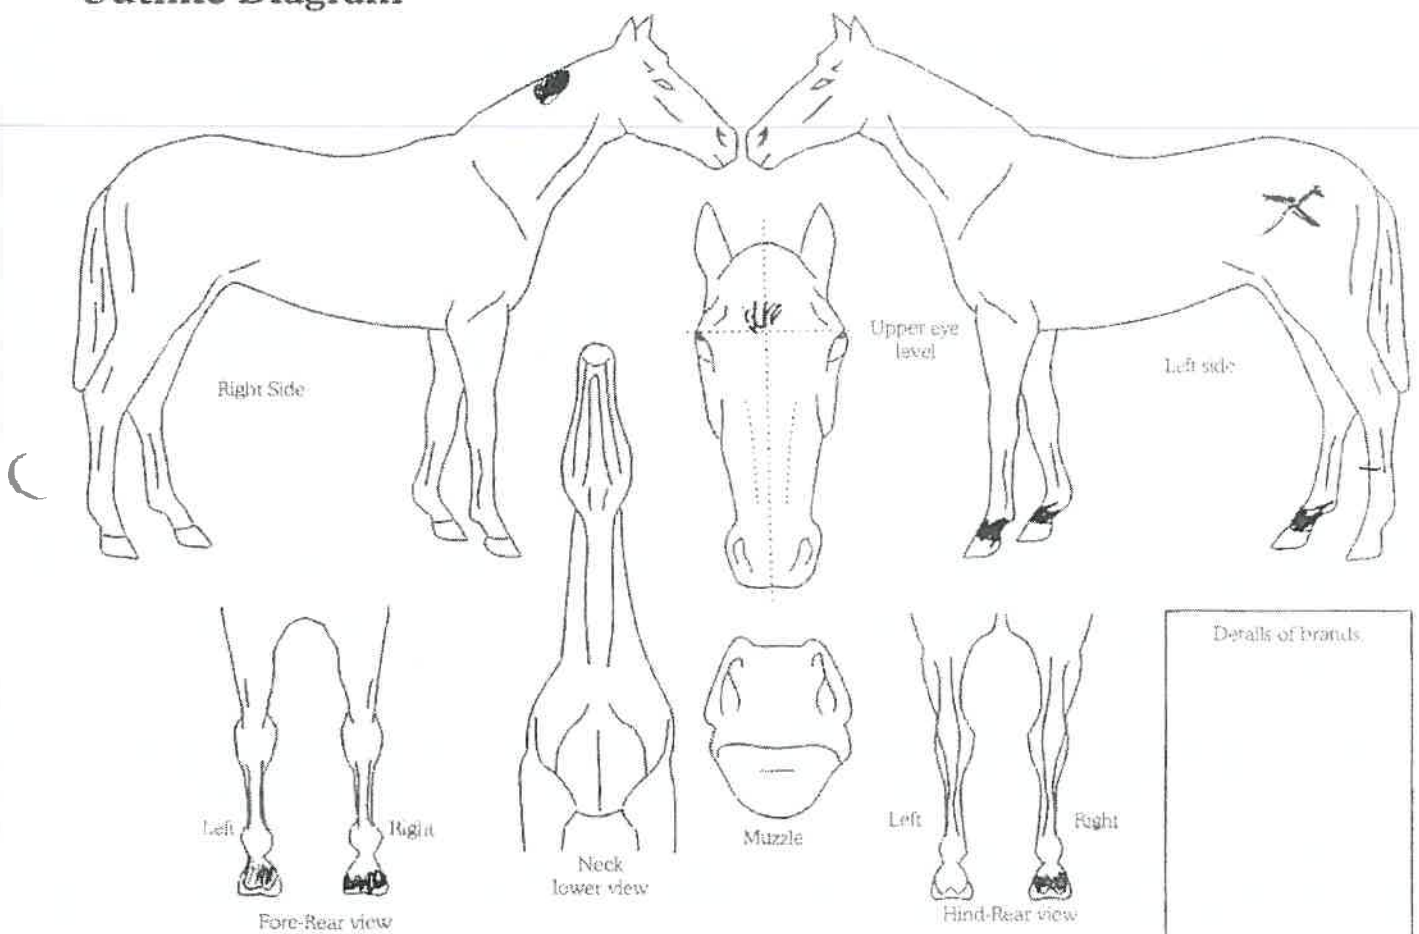

Name of Horse: Midsummer Solstice

ESNZ Registration Number: 287881

To be completed by Rider, Owner or Person Responsible over 18 years

Date of birth: 04-02-2013 Country of birth: NZ

Colour: Dark Brown Sex: M/G/S Height: 157.5 Breed: Hanoverian

Sire: Whisper Dam: Colombian Princess Sire of Dam: Colombia

Head: Star midline above upper eye level with whorl midline
Left fore: white pastern upper eye level

Right fore: _____

Left hind: _____

Right hind: white pastern right hind

Body Markings: _____

Microchip Number (if applicable): _____

Signature & Stamp of Equestrian Sports New Zealand:

Date: 14-2-2020

EQUESTRIAN SPORTS
NEW ZEALAND

Markings to be drawn in RED. Brands sketched in place and in detail box. Whorls marked with X in BLACK. Scars with an arrow.

Outline Diagram

Completed by:
Name: Emilie Delaney
Date: 6-2-2020
Signature: Emilie Delaney

Address: 2 Seibel Rd
Manukau
Auckland