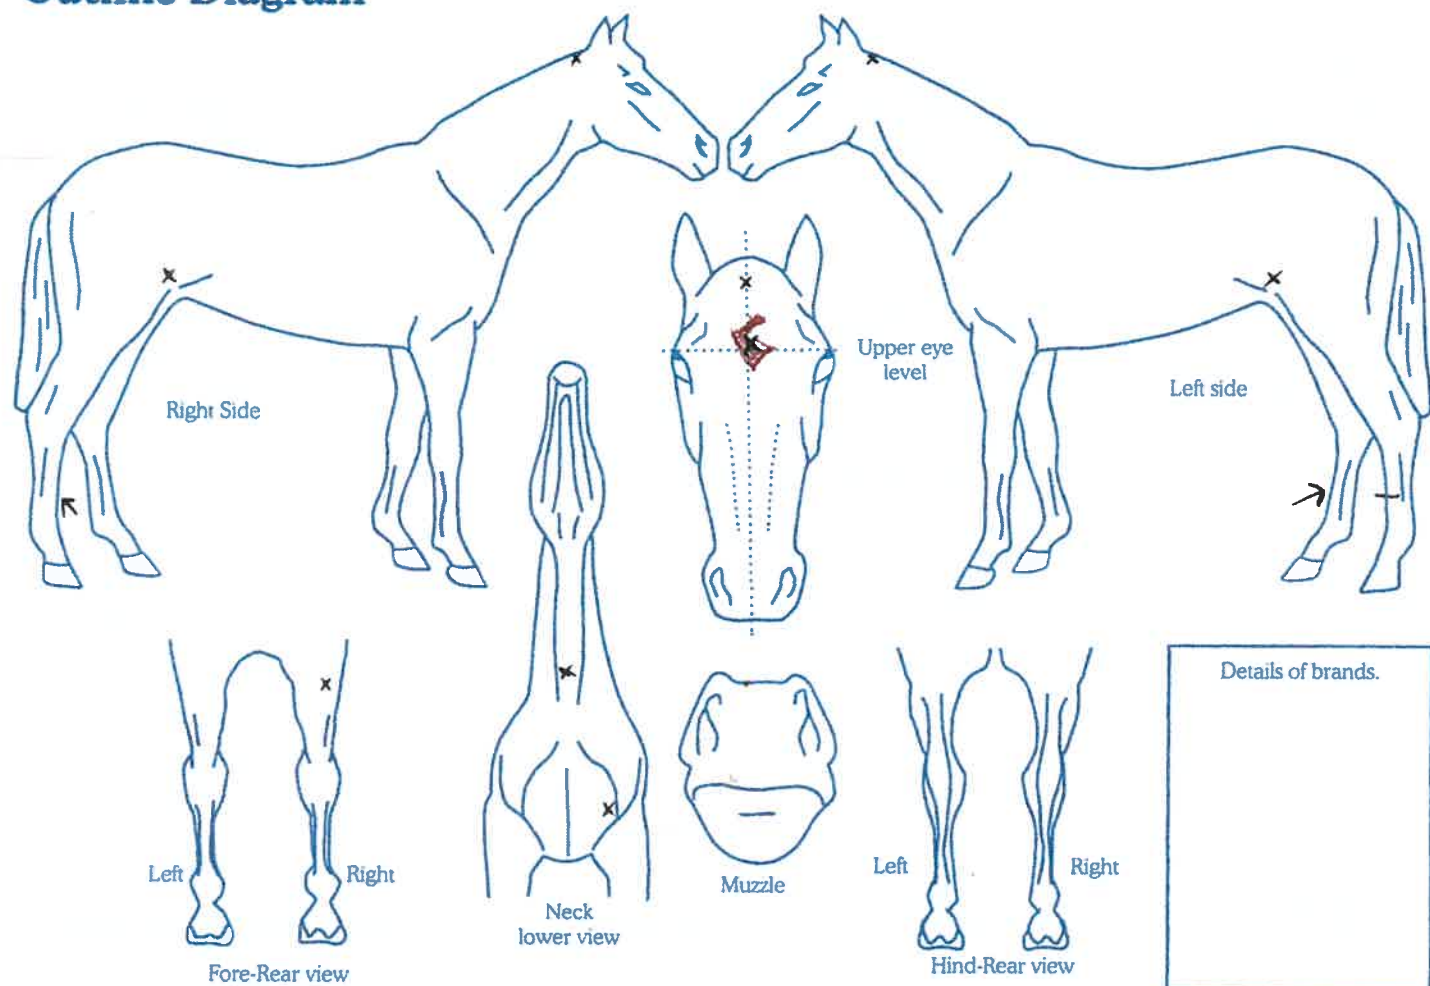

Name of Horse: Awaroa Just A Dream
ESNZ Registration Number: 287695

Signature & Stamp of Equestrian Sports New Zealand:

Date:

EQUESTRIAN SPORTS

18/07/2020

To be completed by Rider, Owner or Person Responsible over 18 years

Date of birth: 29/11/15 Country of birth: NZ

Colour: Dark Bay Sex: M/GTS Height: 16.2 hh Breed: Thoroughbred warmblood

Sire: Crome VDL Dam: Jumping For Jay Sire of Dam: Starway

Head: White Star

Left fore: No markings, black hoof.

Right fore: No markings, black hoof.

Left hind: No markings, black hoof.

Right hind: scar, No markings black hoof.

Body Markings: Whorl on left and right crest.

Microchip Number (if applicable): _____

Markings to be drawn in RED. Brands sketched in place and in detail box. Whorls marked with X in BLACK. Scars with an arrow.

Outline Diagram

Completed by:

Name: Margaret van Rooyen

Date: 7/01/20

Signature: M. J. van Rooyen

Address: 2991 River Rd, RDI,
Tamamui 3991