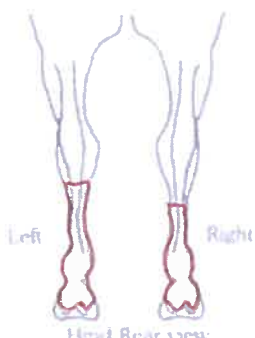

maestro Flash

ESNZ Registration Number: 286184

To be completed by Rider, Owner or Person Responsible over 18 years

Date of birth: January 2009 Country of birth: NZ

Colour: Pinto Sex: M (G) S Height: 157 cm Breed: Swedish Blood/Statue Bred

Sire: Maestro Dam: Sire of Dam:

Head

Left fore:

Right fore:

Left hind:

Right hind:

Body Markings:

Microchip Number (if applicable):

Markings to be drawn in RED Brands sketched in place and in detail box Whorls marked with X in BLACK Scars with an arrow

Outline Diagram

Completed by: Name: Diane Bain Date: 5.9.19 Signature: [Signature]