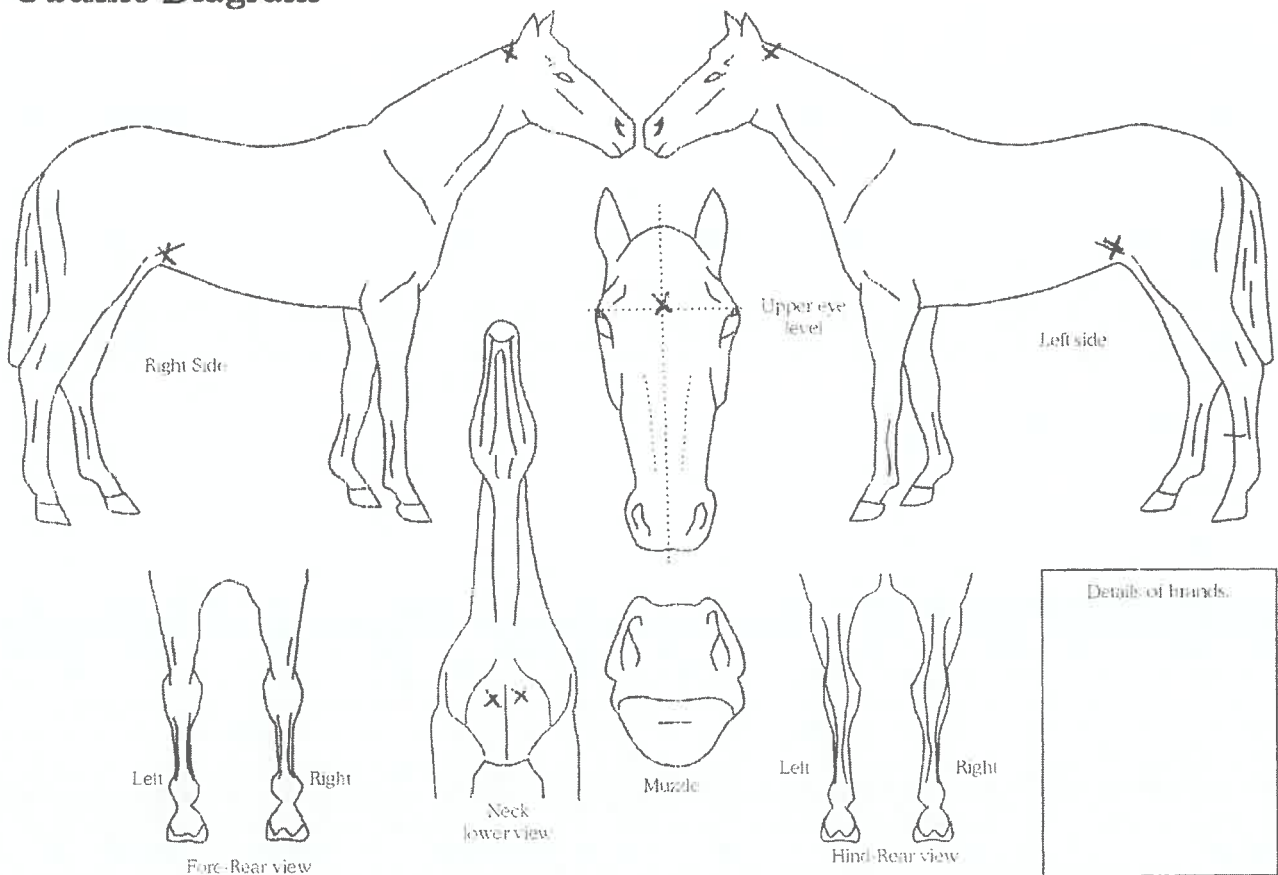

Name of Horse: Shakespeare's legacy of Kenton

ESNZ Registration Number: 291296

Shakespeare's legacy of Kenton

Signature & Stamp of Equestrian Sports New Zealand:

[Signature]

Date:

**EQUESTRIAN SPORTS
NEW ZEALAND**
17/9/2021

To be completed by Rider, Owner or Person Responsible over 18 years

Date of birth: 2012 Country of birth: NZ

Colour: Bay Sex: ☒ M / ☐ G / ☐ S Height: 143cm Breed: English Riding X

Sire: Portland Romeo Dam: Dalma Tinka Sire of Dam: Africa

Head: Bay

Left fore: -

Right fore: -

Left hind: -

Right hind: -

Body Markings: -

Microchip Number (if applicable): -

Markings to be drawn in RED. Brands sketched in place and in detail box. Whorls marked with X in BLACK. Scars with an arrow.

Outline Diagram

Completed by:

Name: Tush Macpherson

Date: 28 August 2021

Signature: *[Signature]*

Address: _____

_____

_____